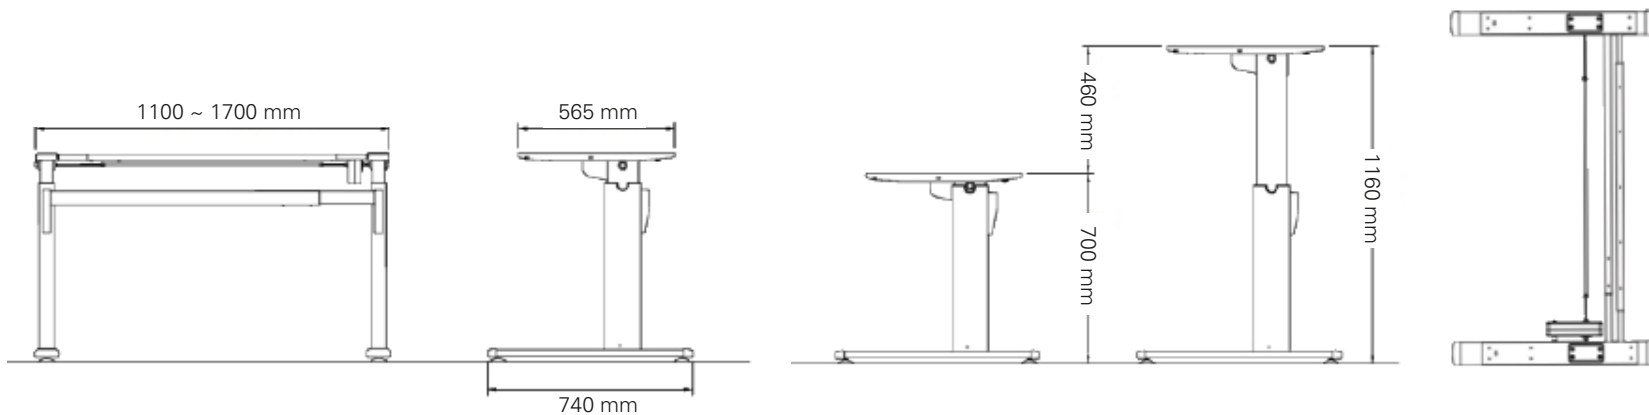

Aluforce Pro 150 M

Single step, sit-stand height electrically adjustable

Height (mm)	min. 700 / max. 1160
Stroke (mm)	460
Speed (mm/s)	29
Width (mm)	min. 1100 / max. 1700
Depth of feet (mm)	740
Dynamic capacity (kg)	60
Noise dB(A)	<50
Power	V 240
Plug type	Euro
Weight (kg)	26

Legs and feet made of powder coated aluminium.
Top supports & crossbars made of powder coated steel.

Surface color	Purchase code
Silver ●	PC30T304830204EU

Packing dimension single unit
1110 x 280 x 190 (LxWxH - mm)

Packing dimension pallet (24 frames)
1140 x 1120 x 1200 (LxWxH - mm)

Accessories

Please see the accessories section to personalise your height adjustable frame.

VISIONLIFT
INSIDE

actiforce