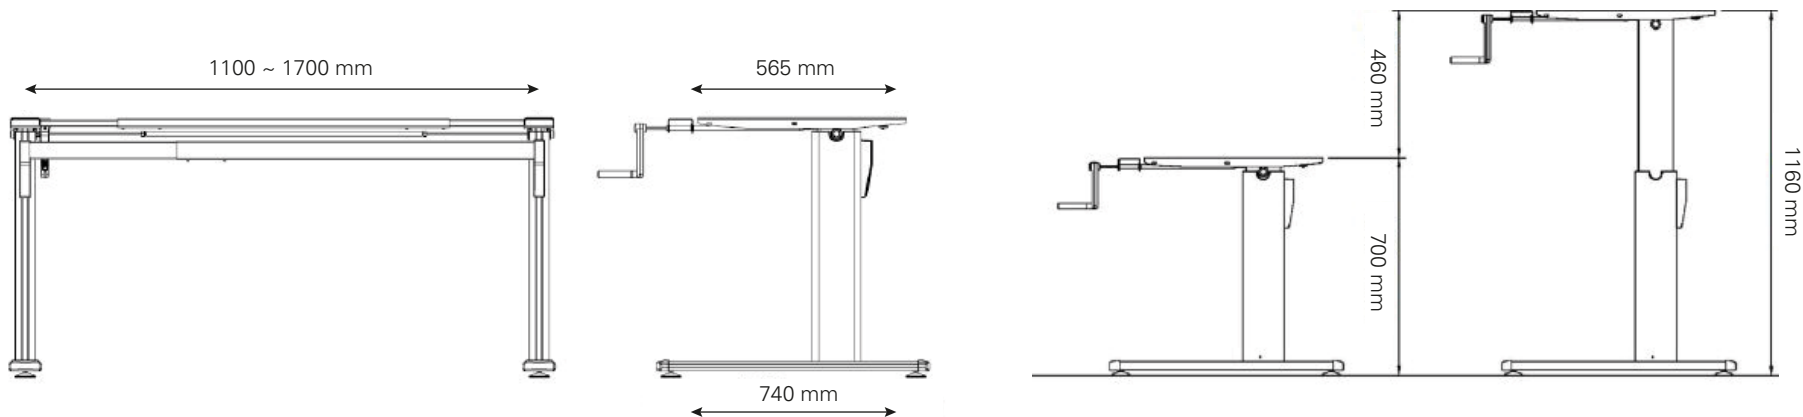

Aluforce Pro 110 HC

Single step, sit-stand height mechanically adjustable

Height (mm)	min. 700 / max. 1160
Stroke (mm)	460
Speed (mm/s)	6 / crank turn
Width (mm)	min. 1100 / max. 1700
Depth of feet (mm)	740
Dynamic capacity (kg)	60
Noise dB(A)	-
Weight (kg)	23

Legs and feet made of powder coated aluminium.
Top supports & crossbars made of powder coated steel.

Surface color	Purchase code
Silver ●	PC30T3048307XXEU

Packing dimension single unit

1110 x 280 x 190 (LxWxH - mm)

Packing dimension pallet (24 frames)

1140 x 1120 x 1200 (LxWxH - mm)

Accessories

Please see the accessories section to personalise your height adjustable frame.

VISIONLIFT
INSIDE

actiforce