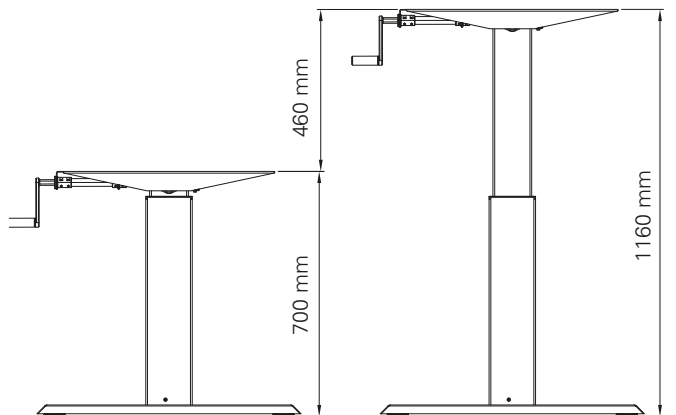

Aluforce Pro 140 HC

Single step, sit-stand height mechanically adjustable

Height (mm)	min. 700 / max. 1160
Stroke (mm)	460
Speed (mm/s)	6 / crank turn
Width (mm)	min. 1100 / max 1700
Depth of feet (mm)	750
Dynamic capacity (kg)	60
Noise dB(A)	-
Weight (kg)	21

Legs made of powder coated aluminium.

Top supports, crossbar & feet made of powder coated steel.

Surface color

Silver ●

Purchase code

P1930000000218EU

Packing dimension single unit

1110 x 260 x 156 (LxWxH - mm)

Packing dimension pallet (24 frames)

1140 x 1130 x 1056 (LxWxH - mm)

Accessories

Please see the accessories section to personalise your height adjustable frame.

VISIONLIFT
INSIDE

actiforce