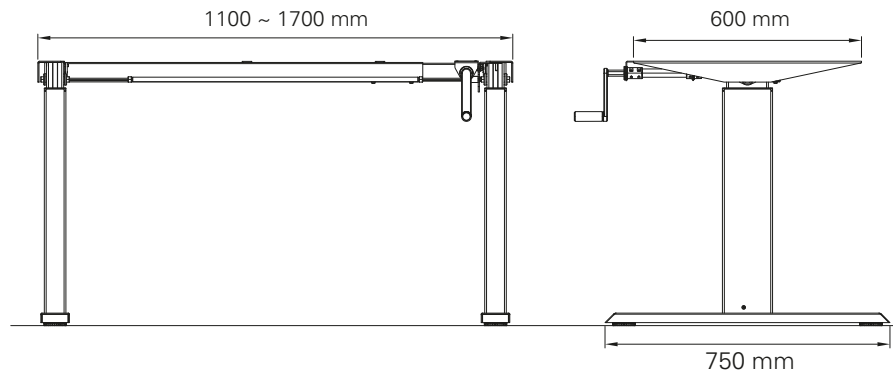

Aluforce Pro 140 HC

Single step, sit-stand height mechanically adjustable

Height (mm)	min. 700 / max. 1160
Stroke (mm)	460
Speed (mm/s)	6 / crank turn
Width (mm)	min. 1100 / max 1700
Depth of feet (mm)	750
Dynamic capacity (kg)	60
Noise dB(A)	-
Weight (kg)	21

Legs made of powder coated aluminium.

Top supports, crossbar & feet made of powder coated steel.

Surface color

Silver ●

Purchase code

P1930000000218EU

Packing dimension single unit

1110 x 260 x 156 (LxWxH - mm)

Packing dimension pallet (24 frames)

1140 x 1130 x 1056 (LxWxH - mm)

Accessories

Please see the accessories section to personalise your height adjustable frame.

VISIONLIFT
INSIDE

actiforce