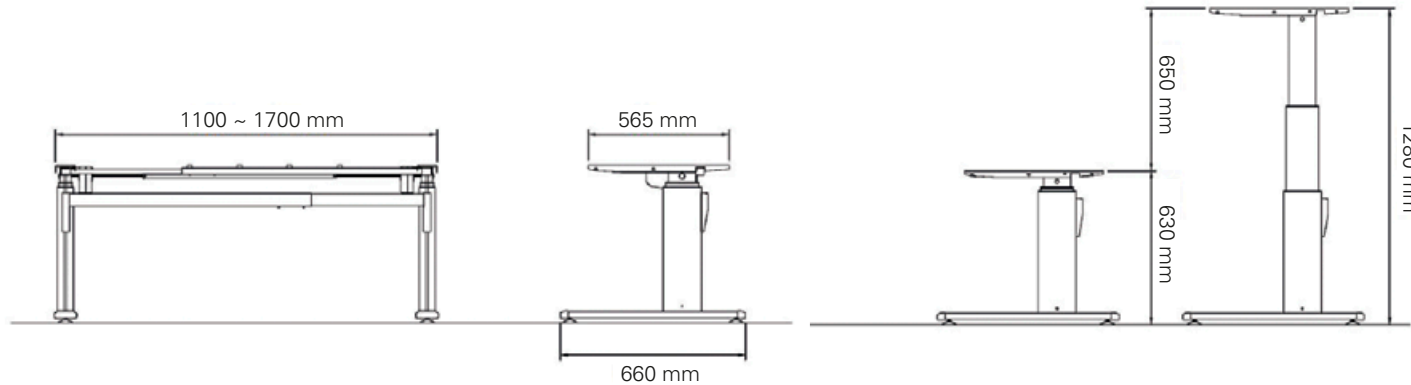

Aluforce Pro 250 M

Dual step, stand-sit height electrically adjustable

Height (mm)	min. 630 / max. 1280
Stroke (mm)	650
Speed (mm/s)	42
Width (mm)	min. 1100 / max. 1700
Depth of feet (mm)	660
Capacity (kg)	dynamic 80 / static 140
Noise dB(A)	<50
Power	V 110, V 240 / standby (W) 0,5
Plug type	Replaceable
Weight (kg)	30

Legs and feet made of powder coated aluminium.
Top supports & crossbars made of powder coated steel.

Surface color

Black	●
White	○
Silver	●

Packing dimension single unit

1110 x 280 x 180 (LxWxH - mm)

Packing dimension pallet (24 frames)

1140 x 1120 x 1200 (LxWxH - mm)

Accessories

For further information see the accessories section of this catalogue.

VISIONLIFT
INSIDE

**Actiforce
express**
Available from stock
visit actiforce.com/express

actiforce