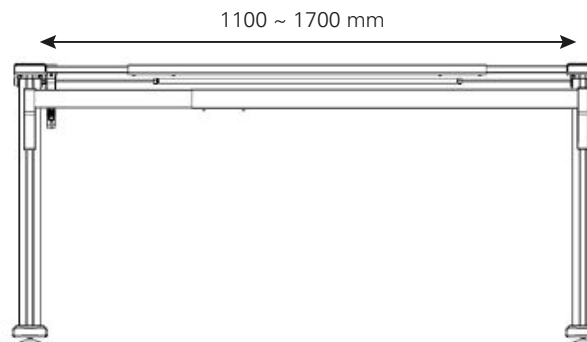

Aluforce Pro 100 HC

Single step, sit-sit height mechanically adjustable

Height (mm)	min. 585 / max. 960
Stroke (mm)	375
Speed (mm/s)	6 / crank turn
Width (mm)	min. 1100 / max. 1700
Length of feet (mm)	740
Dynamic capacity (kg)	60
Noise dB(A)	-
Gross Weight (kg)	24

Legs and feet made of powder-coated aluminium.
Top supports and crossbars made of powder-coated steel.

Surface colour

Silver ●

Purchase code

S4130T3048307XXEU

Packing dimension single unit

1120 x 280 x 180 (LxWxH - mm)

Packing dimension pallet (24 frames)

1140 x 1120 x 1200 (LxWxH - mm)

Accessories

Please see the accessories section to personalise your height adjustable frame.

VISIONLIFT
INSIDE

actiforce