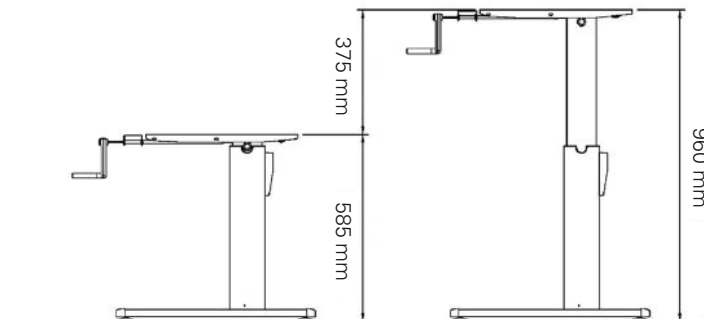

Aluforce Pro 100 HC

Single step, sit-sit height mechanically adjustable

Height (mm)	min. 585 / max. 960
Stroke (mm)	375
Speed (mm/s)	6 / crank turn
Width (mm)	min. 1100 / max. 1700
Length of feet (mm)	740
Dynamic capacity (kg)	60
Noise dB(A)	-
Gross Weight (kg)	24

Legs and feet made of powder-coated aluminium.
Top supports and crossbars made of powder-coated steel.

Surface colour

Silver ●

Purchase code

S4130T3048307XXEU

Packing dimension single unit

1120 x 280 x 180 (LxWxH - mm)

Packing dimension pallet (24 frames)

1140 x 1120 x 1200 (LxWxH - mm)

Accessories

Please see the accessories section to personalise your height adjustable frame.

VISIONLIFT
INSIDE

actiforce