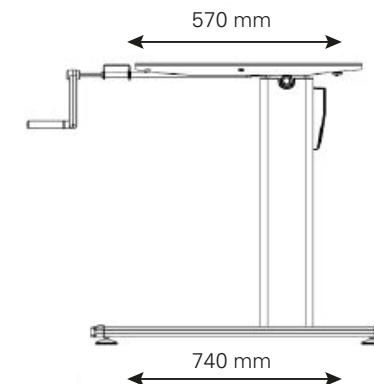

Aluforce Pro 100 HC

Single step, sit-sit height mechanically adjustable

Height (mm)	min. 585 / max. 960
Stroke (mm)	375
Speed (mm/s)	6 / crank turn
Width (mm)	min. 1100 / max. 1700
Length of feet (mm)	740
Dynamic capacity (kg)	60
Noise dB(A)	-
Gross Weight (kg)	24

Legs and feet made of powder-coated aluminium.
Top supports and crossbars made of powder-coated steel.

Surface colour

Silver ●

Purchase code

S4130T3048307XXEU

Packing dimension single unit

1120 x 280 x 180 (LxWxH - mm)

Packing dimension pallet (24 frames)

1140 x 1120 x 1200 (LxWxH - mm)

Accessories

Please see the accessories section to personalise your height adjustable frame.

VISIONLIFT
INSIDE

actiforce