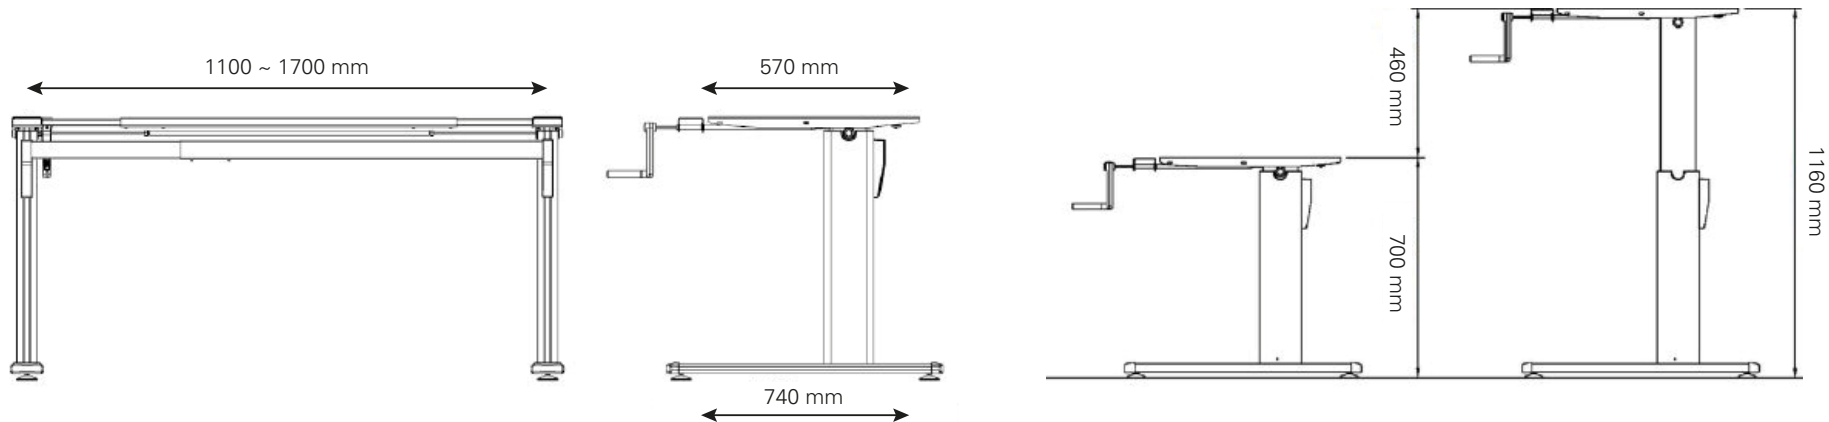

Aluforce Pro 110 HC

Single step, sit-stand height mechanically adjustable

Height (mm)	min. 700 / max. 1160
Stroke (mm)	460
Speed (mm/s)	6 / crank turn
Width (mm)	min. 1100 / max. 1700
Length of feet (mm)	740
Dynamic capacity (kg)	60
Noise dB(A)	-
Gross Weight (kg)	24

Legs and feet made of powder-coated aluminium.
Top supports and crossbars made of powder-coated steel.

Surface colour

Silver ●

Purchase code

PC30T3048307XXEU

Packing dimension single unit

1120 x 280 x 180 (LxWxH - mm)

Packing dimension pallet (24 frames)

1140 x 1120 x 1200 (LxWxH - mm)

Accessories

Please see the accessories section to personalise your height adjustable frame.

VISIONLIFT
INSIDE

actiforce