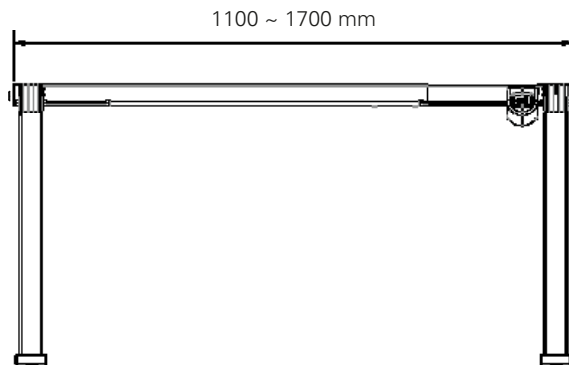

Aluforce Pro 140 M

Single step, sit-stand height electrically adjustable

Height (mm)	min. 700 / max. 1160
Stroke (mm)	460
Speed (mm/s)	17
Width (mm)	min. 1100 / max. 1700
Length of feet (mm)	750
Dynamic capacity (kg)	60
Noise dB(A)	<50
Power	V 240
Plug type	Replaceable
Gross Weight (kg)	25

Legs made of powder-coated aluminium.
Top supports, crossbar and feet made of powder-coated steel.

Surface colour

Silver	●	P1930000000030EU
White	○	P1930000000029EU
Black	●	P1930000000011EU

Purchase code

Packing dimension single unit

1110 x 260 x 156 (LxWxH - mm)

Packing dimension pallet (24 frames)

1140 x 1130 x 1056 (LxWxH - mm)

Accessories

Please see the accessories section to personalise your height adjustable frame.

VISIONLIFT
INSIDE

actiforce