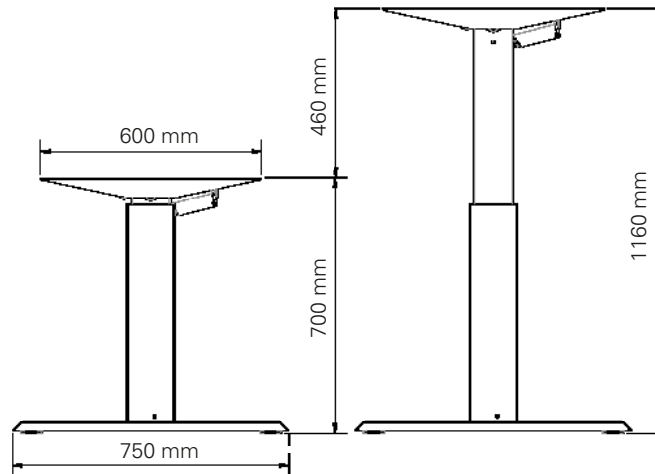

Aluforce Pro 140 M

Single step, sit-stand height electrically adjustable

Height (mm)	min. 700 / max. 1160
Stroke (mm)	460
Speed (mm/s)	17
Width (mm)	min. 1100 / max. 1700
Length of feet (mm)	750
Dynamic capacity (kg)	60
Noise dB(A)	<50
Power	V 240
Plug type	Replaceable
Gross Weight (kg)	25

Legs made of powder-coated aluminium.
Top supports, crossbar and feet made of powder-coated steel.

Surface colour

Silver	●	P1930000000030EU
White	○	P1930000000029EU
Black	●	P1930000000011EU

Purchase code

Packing dimension single unit

1110 x 260 x 156 (LxWxH - mm)

Packing dimension pallet (24 frames)

1140 x 1130 x 1056 (LxWxH - mm)

Accessories

Please see the accessories section to personalise your height adjustable frame.

VISIONLIFT
INSIDE

actiforce