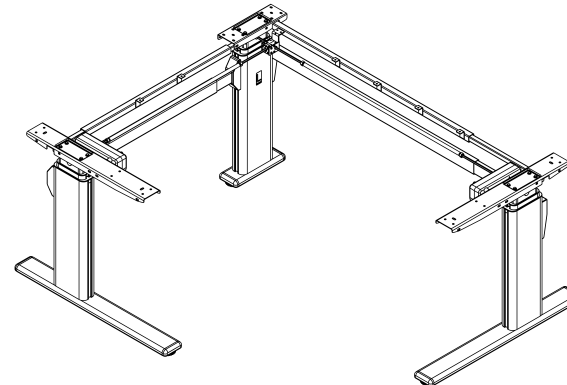

Aluforce Pro 251 M 90°

Dual step, sit-stand height electrically adjustable

Height (mm)	min. 630 / max. 1280
Stroke (mm)	650
Speed (mm/s)	28
Width main unit (mm)	min. 1100 / max. 1700
Width ancillary unit (mm)	min. 1200 / max. 1400
Length of feet (mm)	740
Dynamic capacity (kg)	80
Noise dB(A)	<50
Power	V 240 / standby (W) 0,5
Plug type	Replaceable
Gross Weight (kg)	43

Legs and feet made of powder-coated aluminium.
Top supports and crossbars made of powder-coated steel.

Surface colour

Silver ●

Purchase code

P430Y30A230102EU-SG

Packing dimension single unit

1180 x 350 x 200 (LxWxH - mm)

Packing dimension pallet (15 frames)

1140 x 1120 x 1100 (LxWxH - mm)

Accessories

Please see the accessories section to personalise your height adjustable frame.

VISIONLIFT
INSIDE

actiforce