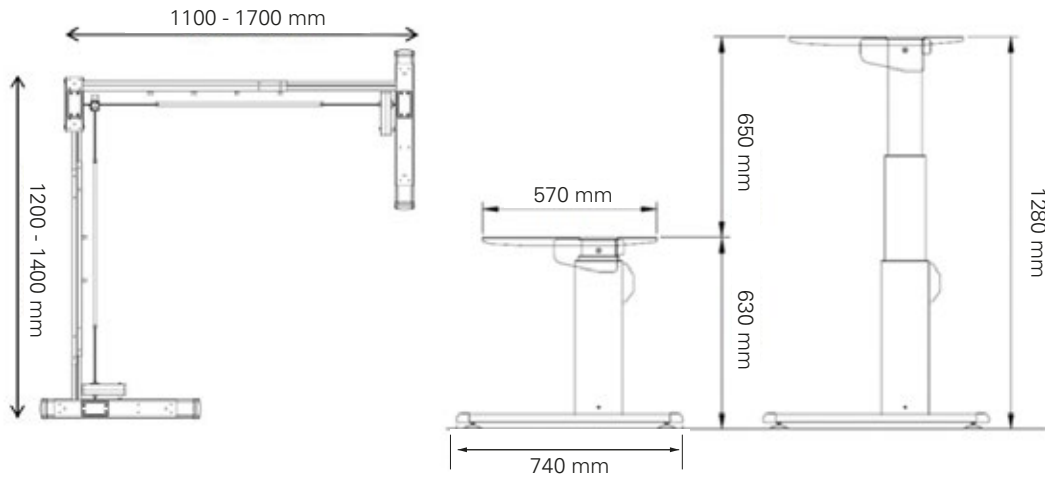

Aluforce Pro 251 M 90°

Dual step, sit-stand height electrically adjustable

Height (mm)	min. 630 / max. 1280
Stroke (mm)	650
Speed (mm/s)	28
Width main unit (mm)	min. 1100 / max. 1700
Width ancillary unit (mm)	min. 1200 / max. 1400
Length of feet (mm)	740
Dynamic capacity (kg)	80
Noise dB(A)	<50
Power	V 240 / standby (W) 0,5
Plug type	Replaceable
Gross Weight (kg)	43

Legs and feet made of powder-coated aluminium.
Top supports and crossbars made of powder-coated steel.

Surface colour

Silver ●

Purchase code

P430Y30A230102EU-SG

Packing dimension single unit

1180 x 350 x 200 (LxWxH - mm)

Packing dimension pallet (15 frames)

1140 x 1120 x 1100 (LxWxH - mm)

Accessories

Please see the accessories section to personalise your height adjustable frame.

VISIONLIFT
INSIDE

actiforce