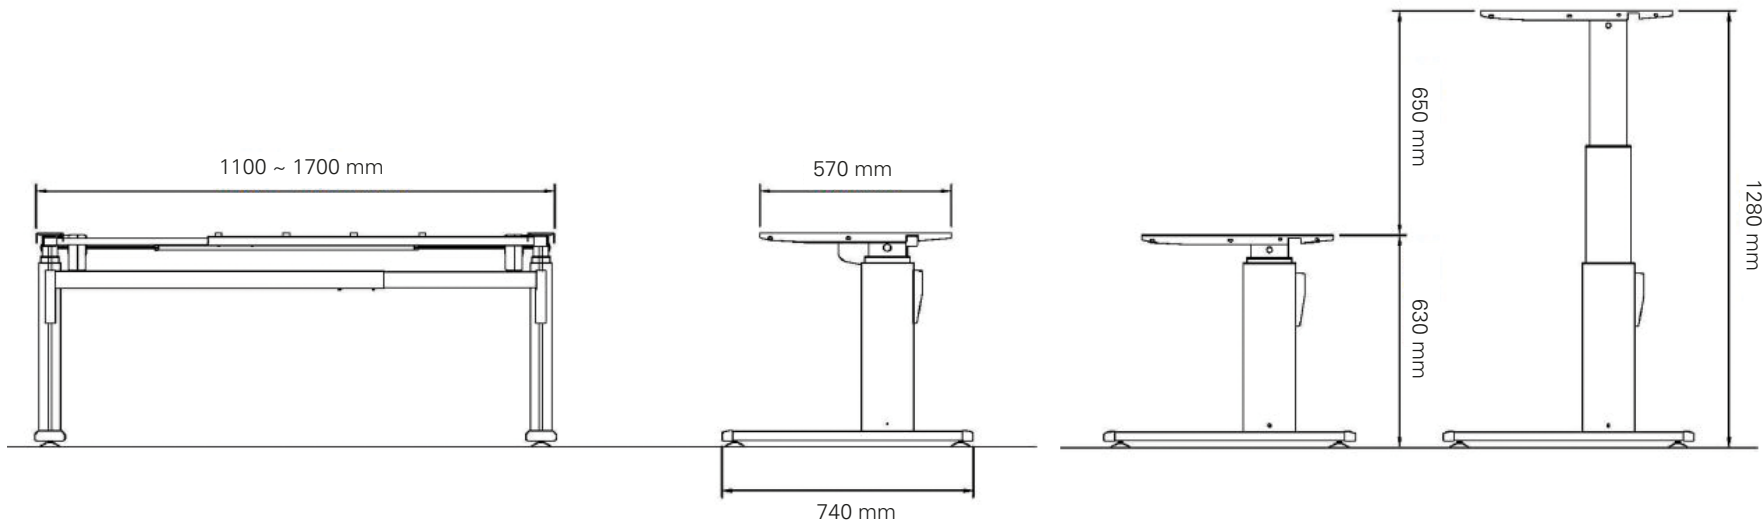

Aluforce Pro 270 GT

Dual step, sit-stand height electrically adjustable

Height (mm)	min 630 / max. 1280
Stroke (mm)	650
Speed (mm/s)	36
Width (mm)	min. 1100 / max. 1700
Length of feet (mm)	740
Dynamic capacity (kg)	80
Noise dB(A)	<50
Power	V 240 / standby (W) 0,4
Plug type	Replaceable
Gross Weight (kg)	28

1120 x 280 x 180 (LxWxH - mm)

Packing dimension pallet (24 frames)

1140 x 1120 x 1200 (LxWxH - mm)

Accessories

Please see the accessories section to personalise your height adjustable frame.

VISIONLIFT
INSIDE