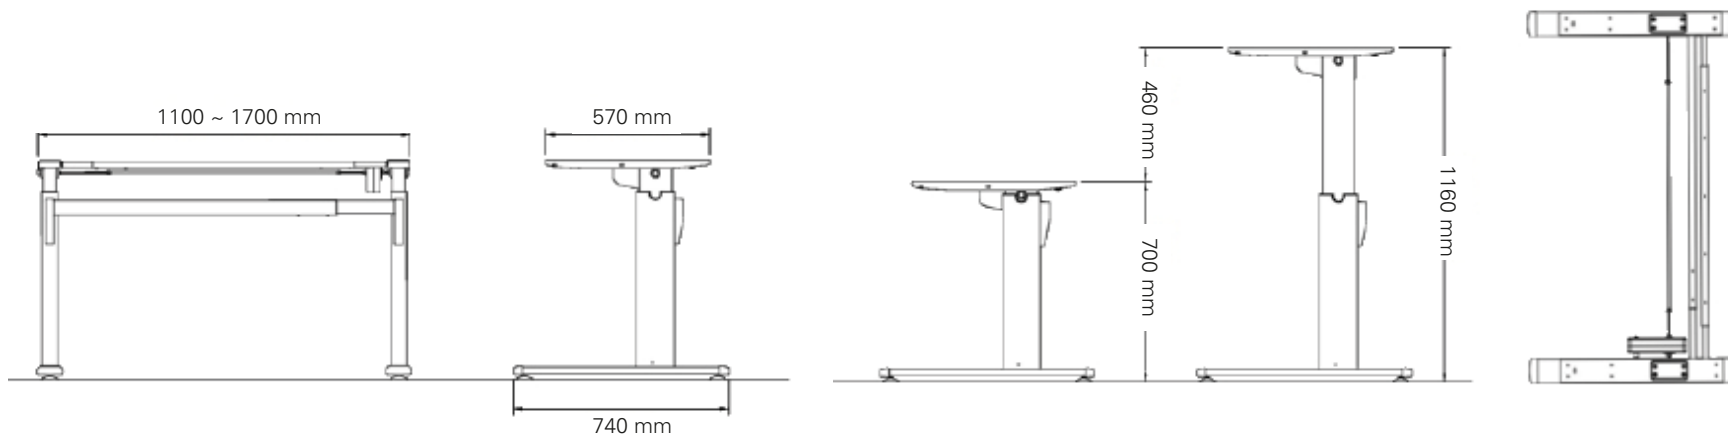

## Packing dimension single unit

1120 x 280 x 180 (LxWxH - mm)

## Packing dimension pallet (24 frames)

1140 x 1120 x 1200 (LxWxH - mm)

## Accessories

Please see the accessories section to personalise your height adjustable frame.

VISIONLIFT  
INSIDE

actiforce