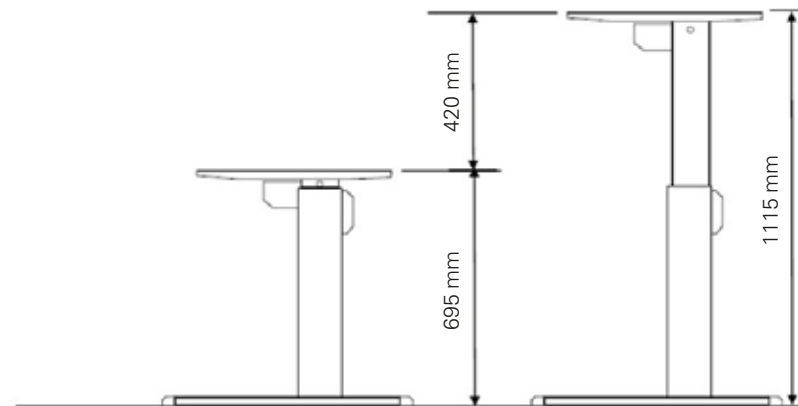

Steelforce Pro 150 M

Single step, sit-stand height electrically adjustable

Height (mm)	min. 695 / max. 1115
Stroke (mm)	420
Speed (mm/s)	18
Width (mm)	min. 1100 / max. 1700
Length of feet (mm)	750
Dynamic capacity (kg)	60
Noise dB(A)	<50
Power	V 240
Plug type	Euro
Gross Weight (kg)	27

Legs, feet, top supports and crossbars made of powder-coated steel.

Surface colour

Silver ●

Purchase code

H130X300630204EU

Packing dimension single unit

1120 x 280 x 180 (LxWxH - mm)

Packing dimension pallet (24 frames)

1140 x 1120 x 1200 (LxWxH - mm)

Accessories

Please see the accessories section to personalise your height adjustable frame.

VISIONLIFT
INSIDE

actiforce