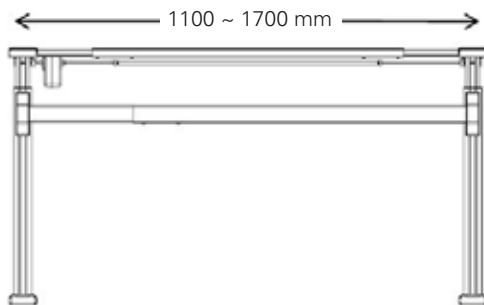

Steelforce Pro 150 M

Single step, sit-stand height electrically adjustable

Height (mm)	min. 695 / max. 1115
Stroke (mm)	420
Speed (mm/s)	18
Width (mm)	min. 1100 / max. 1700
Length of feet (mm)	750
Dynamic capacity (kg)	60
Noise dB(A)	<50
Power	V 240
Plug type	Euro
Gross Weight (kg)	27

Legs, feet, top supports and crossbars made of powder-coated steel.

Surface colour

Silver ●

Purchase code

H130X300630204EU

Packing dimension single unit

1120 x 280 x 180 (LxWxH - mm)

Packing dimension pallet (24 frames)

1140 x 1120 x 1200 (LxWxH - mm)

Accessories

Please see the accessories section to personalise your height adjustable frame.

VISIONLIFT
INSIDE

actiforce