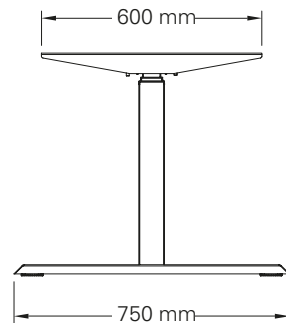

Steelforce Pro 470 SLS

Dual step, sit-stand height electrically adjustable

Height (mm)	min. 615 / max. 1275
Stroke (mm)	660
Speed (mm/s)	39
Width (mm)	min. 1100 / max. 1700
Length of feet (mm)	750
Column size (mm)	70 x 70
Dynamic capacity (kg)	80
Noise dB(A)	<55
Power	V 220 - 240
Plug type	Replaceable
Gross Weight (kg)	32

Legs, feet, top supports and crossbar made of powder-coated steel.
Soft start & stop function.
Spindle lifting system and low energy consumption.

Surface colour

Silver	●
White	○

Purchase code

SLS30000000383EU
SLS30000000329EU

Packing dimension single unit

960 x 285 x 185 (LxWxH - mm)

Packing dimension pallet (20 frames)

1140 x 1130 x 1060 (LxWxH - mm)

Accessories

Please see the accessories section to personalise your height adjustable frame.

Tested according to Japan domestic standard by TÜV Rheinland.
Tested according to IEC 60335-1 by Intertek.

actiforce