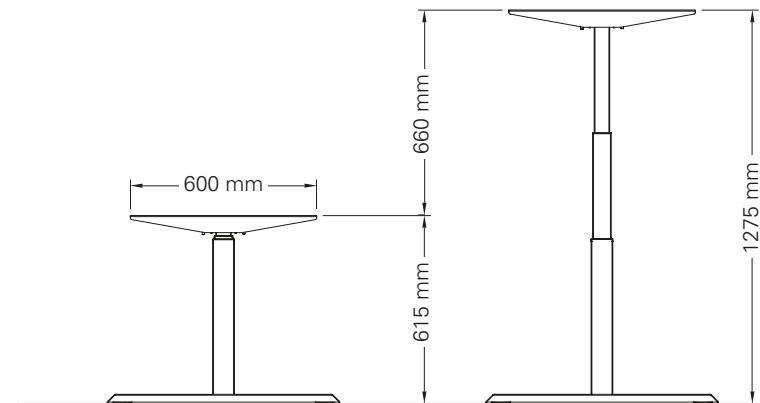

Steelforce Pro 470 SLS

Dual step, sit-stand height electrically adjustable

Height (mm)	min. 615 / max. 1275
Stroke (mm)	660
Speed (mm/s)	39
Width (mm)	min. 1100 / max. 1700
Length of feet (mm)	750
Column size (mm)	70 x 70
Dynamic capacity (kg)	80
Noise dB(A)	<55
Power	V 220 - 240
Plug type	Replaceable
Gross Weight (kg)	32

Legs, feet, top supports and crossbar made of powder-coated steel.
Soft start & stop function.
Spindle lifting system and low energy consumption.

Surface colour

Silver	●
White	○

Purchase code

SLS30000000383EU
SLS30000000329EU

Packing dimension single unit

960 x 285 x 185 (LxWxH - mm)

Packing dimension pallet (20 frames)

1140 x 1130 x 1060 (LxWxH - mm)

Accessories

Please see the accessories section to personalise your height adjustable frame.

Tested according to Japan domestic standard by TÜV Rheinland.
Tested according to IEC 60335-1 by Intertek.

actiforce