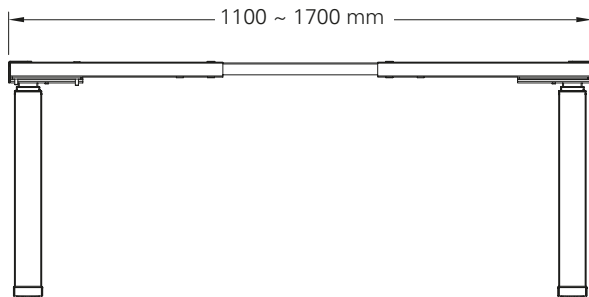

Steelforce Pro 470 SLS

Dual step, sit-stand height electrically adjustable

Height (mm)	min. 615 / max. 1275
Stroke (mm)	660
Speed (mm/s)	39
Width (mm)	min. 1100 / max. 1700
Length of feet (mm)	750
Column size (mm)	70 x 70
Dynamic capacity (kg)	80
Noise dB(A)	<55
Power	V 220 - 240
Plug type	Replaceable
Gross Weight (kg)	32

Legs, feet, top supports and crossbar made of powder-coated steel.
Soft start & stop function.
Spindle lifting system and low energy consumption.

Surface colour

Silver	●
White	○

Purchase code

SLS30000000383EU
SLS30000000329EU

Packing dimension single unit

960 x 285 x 185 (LxWxH - mm)

Packing dimension pallet (20 frames)

1140 x 1130 x 1060 (LxWxH - mm)

Accessories

Please see the accessories section to personalise your height adjustable frame.

Tested according to Japan domestic standard by TÜV Rheinland.
Tested according to IEC 60335-1 by Intertek.

actiforce