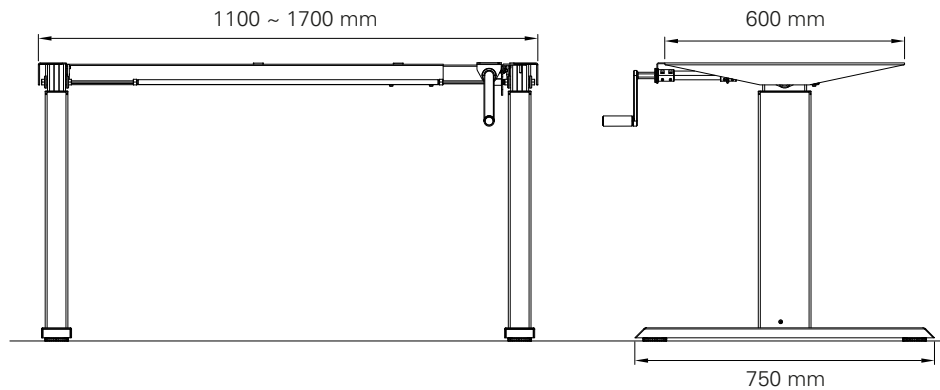

Aluforce Pro 140 HC

Single step, sit-stand height mechanically adjustable

Height (mm)	min. 700 / max. 1160
Stroke (mm)	460
Speed (mm/s)	6 / crank turn
Width (mm)	min. 1100 / max 1700
Length of feet (mm)	750
Dynamic capacity (kg)	60
Noise dB(A)	-
Gross Weight (kg)	24

Legs made of powder-coated aluminium.

Top supports, crossbar and feet made of powder-coated steel.

Surface colour

Silver	●	P1930000000218EU
White	○	P1930000000229EU
Black	●	P1930000000211EU

Purchase code

Packing dimension single unit

1110 x 260 x 156 (LxWxH - mm)

Packing dimension pallet (24 frames)

1140 x 1130 x 1056 (LxWxH - mm)

Accessories

Please see the accessories section to personalise your height adjustable frame.

VISIONLIFT
INSIDE