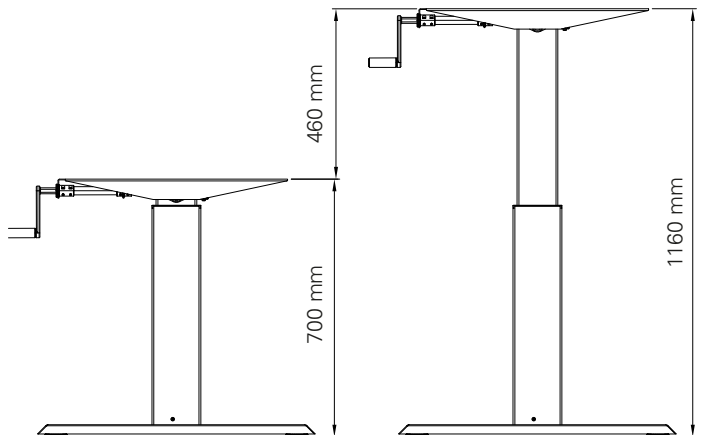

Aluforce Pro 140 HC

Single step, sit-stand height mechanically adjustable

Height (mm)	min. 700 / max. 1160
Stroke (mm)	460
Speed (mm/s)	6 / crank turn
Width (mm)	min. 1100 / max 1700
Length of feet (mm)	750
Dynamic capacity (kg)	60
Noise dB(A)	-
Gross Weight (kg)	24

Legs made of powder-coated aluminium.

Top supports, crossbar and feet made of powder-coated steel.

Surface colour

Silver	●	P1930000000218EU
White	○	P1930000000229EU
Black	●	P1930000000211EU

Purchase code

Packing dimension single unit

1110 x 260 x 156 (LxWxH - mm)

Packing dimension pallet (24 frames)

1140 x 1130 x 1056 (LxWxH - mm)

Accessories

Please see the accessories section to personalise your height adjustable frame.

VISIONLIFT
INSIDE