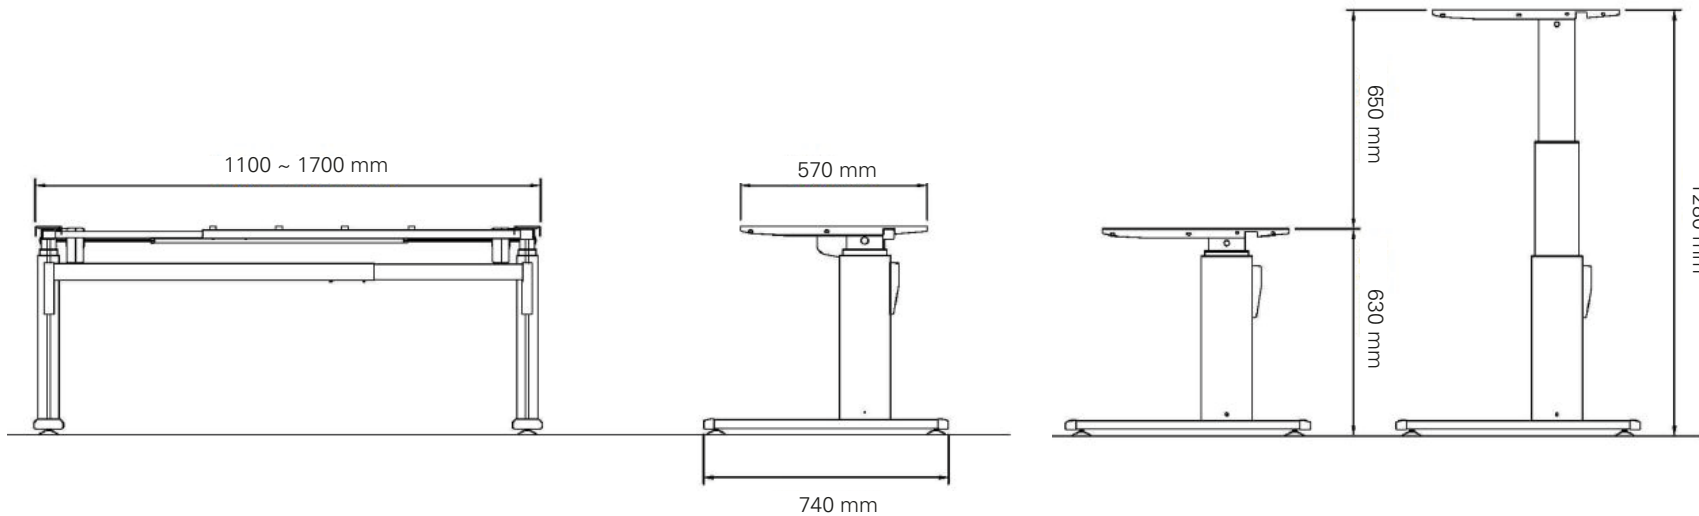

## Dual step, sit-stand height electrically adjustable

Height (mm)	min. 630 / max. 1280
Stroke (mm)	650
Speed (mm/s)	31
Width (mm)	min. 1100 / max. 1700
Length of feet (mm)	740
Dynamic capacity (kg)	80
Noise dB(A)	<50
Power	V 240 / standby (W) 0,5
Plug type	Replaceable
Gross Weight (kg)	30

## Packing dimension single unit

1120 x 280 x 180 (LxWxH - mm)

## Packing dimension pallet (24 frames)

1140 x 1120 x 1200 (LxWxH - mm)

## Accessories

Please see the accessories section to personalise your height adjustable frame.

VISIONLIFT  
INSIDE

Tested according to  
ANSI/BIFMA X5.5 by TÜV SÜD.

actiforce