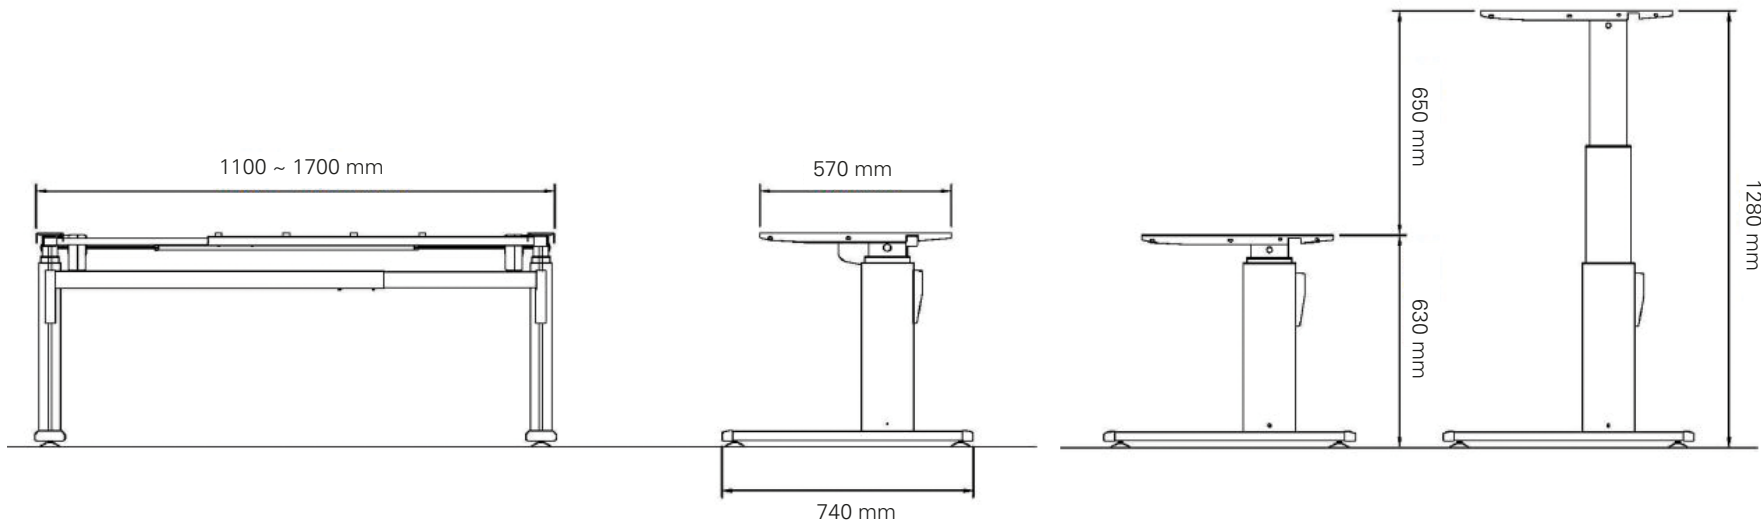

Aluforce Pro 270 GT

Dual step, sit-stand height electrically adjustable

Height (mm)	min 630 / max. 1280
Stroke (mm)	650
Speed (mm/s)	36
Width (mm)	min. 1100 / max. 1700
Length of feet (mm)	740
Dynamic capacity (kg)	80
Noise dB(A)	<50
Power	V 240 / standby (W) 0,4
Plug type	Replaceable
Gross Weight (kg)	28

1120 x 280 x 180 (LxWxH - mm)

Packing dimension pallet (24 frames)

1140 x 1120 x 1200 (LxWxH - mm)

Accessories

Please see the accessories section to personalise your height adjustable frame.

VISIONLIFT
INSIDE