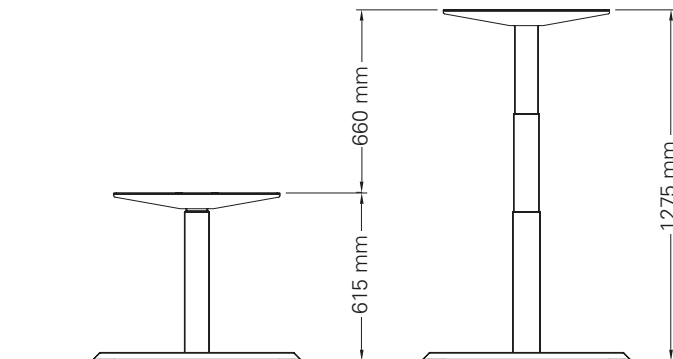

Steelforce Pro 670 SLS

Dual step, sit-stand height electrically adjustable

Height (mm)	min. 615 / max. 1275
Stroke (mm)	660
Speed (mm/s)	39
Width (mm)	min. 1100 / max. 1700
Depth of feet (mm)	750
Column size (mm)	60 x 100
Dynamic capacity (kg)	80
Noise dB(A)	<55
Power	V 220 - 240
Plug type	Replaceable
Gross Weight (kg)	32

Legs, feet, top supports & crossbar made of powder coated steel.

Softstart & -stop function.

Spindle lifting system & low energy consumption.

Surface color

Surface color		Purchase code
Silver	●	SLS60300000383EU
White	○	SLS60300000329EU
Black	●	SLS60300000390EU

Packing dimension single unit

960 x 285 x 185 (LxWxH - mm)

Packing dimension pallet (20 frames)

1140 x 1130 x 1060 (LxWxH - mm)

Accessories

Please see the accessories section to

personalise your height adjustable frame.

Tested according to Japan domestic standard by TÜV Rheinland.
Tested according to IEC 60335-1 by Intertek.

actiforce