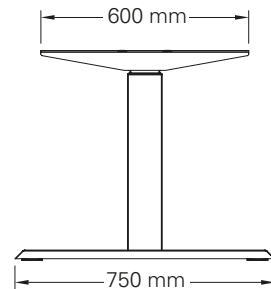

Steelforce Pro 670 SLS

Dual step, sit-stand height electrically adjustable

Height (mm)	min. 615 / max. 1275
Stroke (mm)	660
Speed (mm/s)	39
Width (mm)	min. 1100 / max. 1700
Depth of feet (mm)	750
Column size (mm)	60 x 100
Dynamic capacity (kg)	80
Noise dB(A)	<55
Power	V 220 - 240
Plug type	Replaceable
Gross Weight (kg)	32

Legs, feet, top supports & crossbar made of powder coated steel.

Softstart & -stop function.

Spindle lifting system & low energy consumption.

Surface color

Surface color		Purchase code
Silver	●	SLS60300000383EU
White	○	SLS60300000329EU
Black	●	SLS60300000390EU

Packing dimension single unit

960 x 285 x 185 (LxWxH - mm)

Packing dimension pallet (20 frames)

1140 x 1130 x 1060 (LxWxH - mm)

Accessories

Please see the accessories section to

personalise your height adjustable frame.

Tested according to Japan domestic standard by TÜV Rheinland.
Tested according to IEC 60335-1 by Intertek.

actiforce