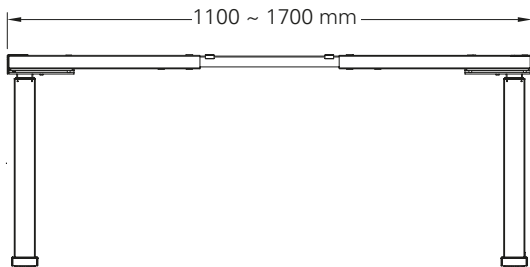

Steelforce Pro 670 SLS

Dual step, sit-stand height electrically adjustable

Height (mm)	min. 615 / max. 1275
Stroke (mm)	660
Speed (mm/s)	39
Width (mm)	min. 1100 / max. 1700
Depth of feet (mm)	750
Column size (mm)	60 x 100
Dynamic capacity (kg)	80
Noise dB(A)	<55
Power	V 220 - 240
Plug type	Replaceable
Gross Weight (kg)	32

Legs, feet, top supports & crossbar made of powder coated steel.

Softstart & -stop function.

Spindle lifting system & low energy consumption.

Surface color

Surface color		Purchase code
Silver	●	SLS60300000383EU
White	○	SLS60300000329EU
Black	●	SLS60300000390EU

Packing dimension single unit

960 x 285 x 185 (LxWxH - mm)

Packing dimension pallet (20 frames)

1140 x 1130 x 1060 (LxWxH - mm)

Accessories

Please see the accessories section to

personalise your height adjustable frame.

Tested according to Japan domestic standard by TÜV Rheinland.
Tested according to IEC 60335-1 by Intertek.

actiforce