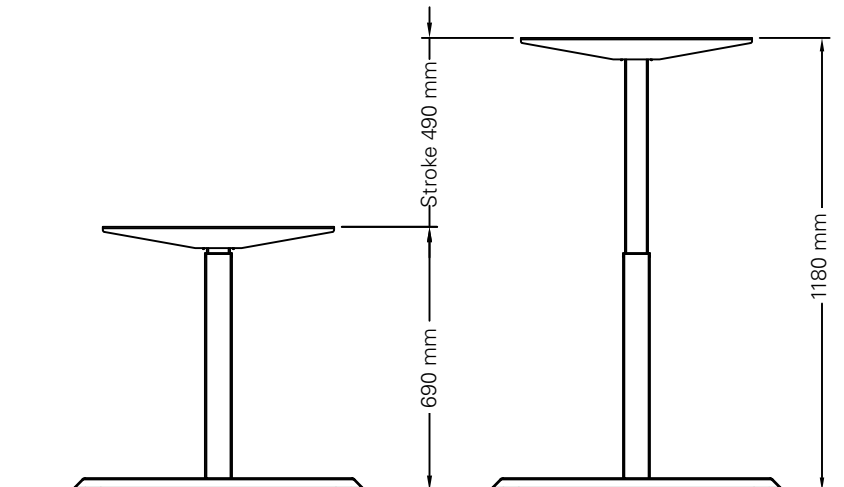

Steelforce Pro 370 SLS

Single step, sit-stand height electrically adjustable

| | |
|-----------------------|-----------------------|
| Height (mm) | min. 690/ max. 1180 |
| Stroke (mm) | 490 |
| Speed (mm/s) | 39 |
| Width (mm) | min. 1100 / max. 1700 |
| Length of feet (mm) | 750 |
| Column size (mm) | 70 x 70 |
| Dynamic capacity (kg) | 80 |
| Noise dB(A) | <55 |
| Power | V 220 - 240 |
| Plug type | Replaceable |
| Gross Weight (kg) | 30,5 |

Packing dimension single unit

945 x 275 x 168 (LxWxH - mm)

Packing dimension pallet (20 frames)

1140 x 1130 x 1060 (LxWxH - mm)

Accessories

Please see the accessories section to personalise your height adjustable frame.