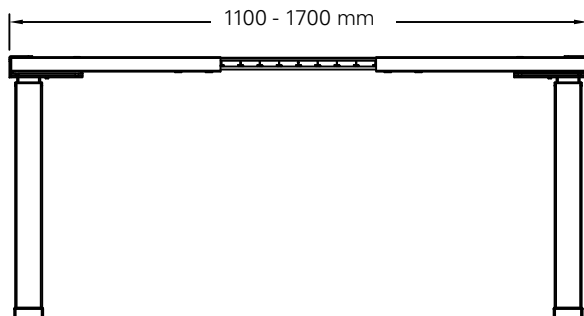

Steelforce Pro 370 SLS

Single step, sit-stand height electrically adjustable

| | |
|-----------------------|-----------------------|
| Height (mm) | min. 690/ max. 1180 |
| Stroke (mm) | 490 |
| Speed (mm/s) | 39 |
| Width (mm) | min. 1100 / max. 1700 |
| Length of feet (mm) | 750 |
| Column size (mm) | 70 x 70 |
| Dynamic capacity (kg) | 80 |
| Noise dB(A) | <55 |
| Power | V 220 - 240 |
| Plug type | Replaceable |
| Gross Weight (kg) | 30,5 |

Packing dimension single unit

945 x 275 x 168 (LxWxH - mm)

Packing dimension pallet (20 frames)

1140 x 1130 x 1060 (LxWxH - mm)

Accessories

Please see the accessories section to personalise your height adjustable frame.