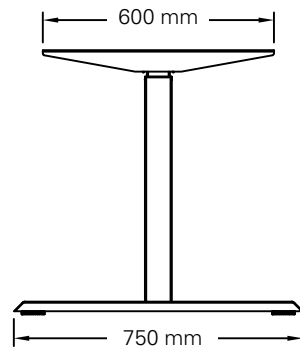

Steelforce Pro 370 SLS

Single step, sit-stand height electrically adjustable

| | |
|-----------------------|-----------------------|
| Height (mm) | min. 690/ max. 1180 |
| Stroke (mm) | 490 |
| Speed (mm/s) | 39 |
| Width (mm) | min. 1100 / max. 1700 |
| Length of feet (mm) | 750 |
| Column size (mm) | 70 x 70 |
| Dynamic capacity (kg) | 80 |
| Noise dB(A) | <55 |
| Power | V 220 - 240 |
| Plug type | Replaceable |
| Gross Weight (kg) | 30,5 |

Packing dimension single unit

945 x 275 x 168 (LxWxH - mm)

Packing dimension pallet (20 frames)

1140 x 1130 x 1060 (LxWxH - mm)

Accessories

Please see the accessories section to personalise your height adjustable frame.