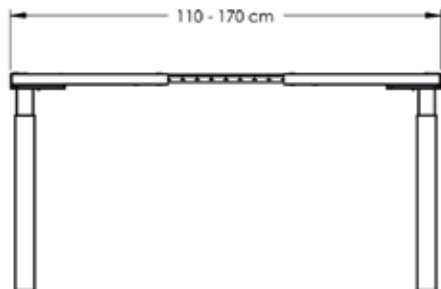

Steelforce Pro 370 SLS Bench

Single step, sit-stand height electrically adjustable

Height (mm)	min. 690 / max. 1180
Stroke (mm)	490
Speed (mm/s)	39
Width (mm)	min. 1100 / max. 1700
Depth of feet (mm)	750
Column size (mm)	70 x 70
Dynamic capacity (kg)	80
Noise dB(A)	<55
Power	V 220 - 240
Plug type	Replaceable
Gross Weight (kg)	66

Legs, feet, top supports & crossbar made of powder coated steel.

Softstart & -stop function.

Spindle lifting system & low energy consumption.

Surface color

Silver	●	Purchase code	SLS434004113J4EU-0
White	○		SLS43400411329EU-0
Black	●		SLS43400411390EU-0

Packing dimension single unit (2 boxes)

Box 1. 995 x 355 x 248 (LxVxH - mm)

Box 2. 995 x 355 x 248 (LxVxH - mm)

Packing dimension pallet (6 frames)

1140 x 1130 x 1060 (LxWxH - mm)

Accessories

Please see the accessories section to personalise your height adjustable frame.

Tested according to IEC 60335-1 by Intertek.

actiforce