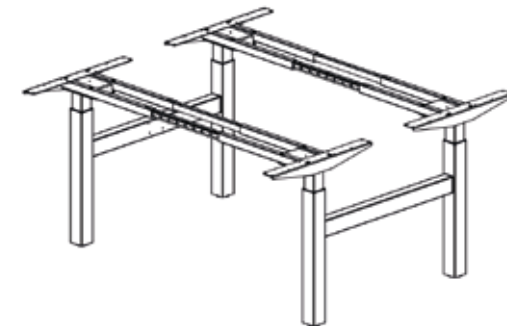

Steelforce Pro 370 SLS Bench

Single step, sit-stand height electrically adjustable

Height (mm)	min. 690 / max. 1180
Stroke (mm)	490
Speed (mm/s)	39
Width (mm)	min. 1100 / max. 1700
Depth of feet (mm)	750
Column size (mm)	70 x 70
Dynamic capacity (kg)	80
Noise dB(A)	<55
Power	V 220 - 240
Plug type	Replaceable
Gross Weight (kg)	66

Legs, feet, top supports & crossbar made of powder coated steel.

Softstart & -stop function.

Spindle lifting system & low energy consumption.

Surface color

Silver	●	Purchase code	SLS434004113J4EU-0
White	○		SLS43400411329EU-0
Black	●		SLS43400411390EU-0

Packing dimension single unit (2 boxes)

Box 1. 995 x 355 x 248 (LxVxH - mm)

Box 2. 995 x 355 x 248 (LxVxH - mm)

Packing dimension pallet (6 frames)

1140 x 1130 x 1060 (LxWxH - mm)

Accessories

Please see the accessories section to personalise your height adjustable frame.

Tested according to IEC 60335-1 by Intertek.

actiforce