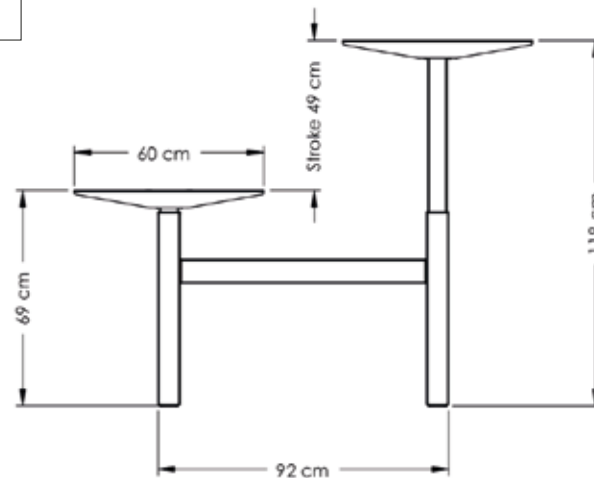

Steelforce Pro 370 SLS Bench

Single step, sit-stand height electrically adjustable

Height (mm)	min. 690 / max. 1180
Stroke (mm)	490
Speed (mm/s)	39
Width (mm)	min. 1100 / max. 1700
Depth of feet (mm)	750
Column size (mm)	70 x 70
Dynamic capacity (kg)	80
Noise dB(A)	<55
Power	V 220 - 240
Plug type	Replaceable
Gross Weight (kg)	66

Legs, feet, top supports & crossbar made of powder coated steel.

Softstart & -stop function.

Spindle lifting system & low energy consumption.

Surface color

Silver	●	Purchase code	SLS434004113J4EU-0
White	○		SLS43400411329EU-0
Black	●		SLS43400411390EU-0

Packing dimension single unit (2 boxes)

Box 1. 995 x 355 x 248 (LxVxH - mm)

Box 2. 995 x 355 x 248 (LxVxH - mm)

Packing dimension pallet (6 frames)

1140 x 1130 x 1060 (LxWxH - mm)

Accessories

Please see the accessories section to personalise your height adjustable frame.

Tested according to IEC 60335-1 by Intertek.

actiforce