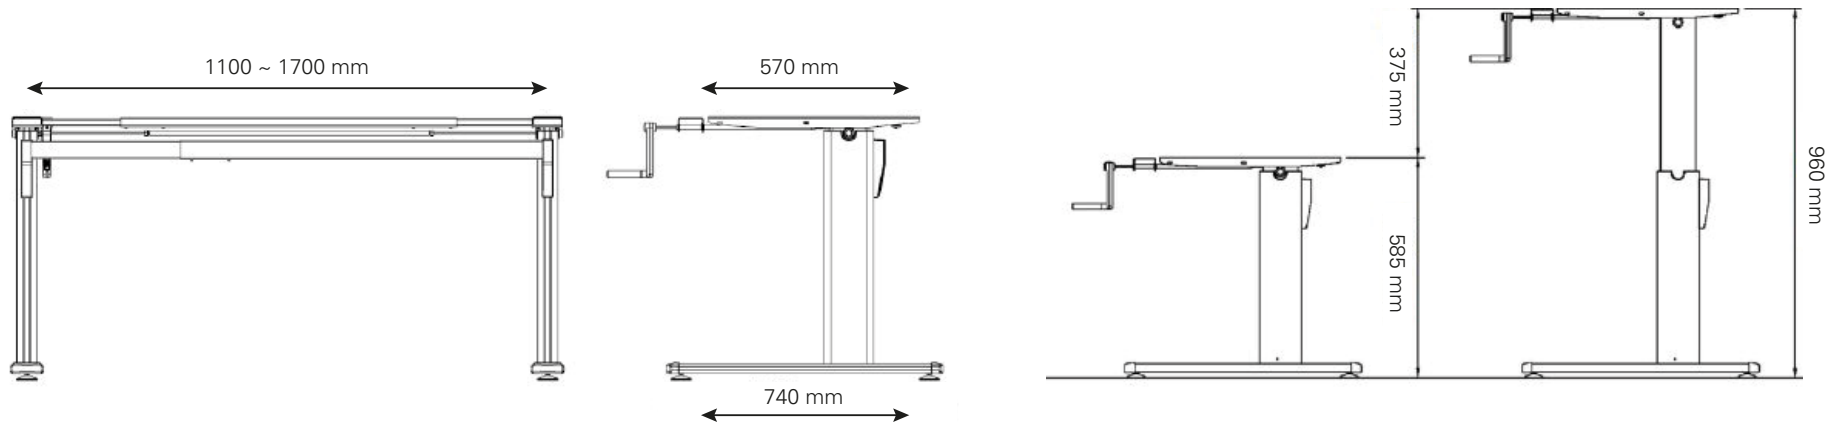

Aluforce Pro 100 HC

Single step, sit-sit, height mechanically adjustable

Height (mm)	min. 585 / max. 960
Stroke (mm)	375
Speed (mm/s)	6 / crank turn
Width (mm)	min. 1100 / max. 1700
Length of feet (mm)	740
Dynamic capacity (kg)	60
Noise dB(A)	-
Gross Weight (kg)	24

Legs and feet made of powder-coated aluminium.
Top supports and crossbars made of powder-coated steel.

Surface colour

Pure Silver	●
Traffic White	○
Jet Black	●

Packing dimension single unit

1120 x 280 x 180 (LxWxH - mm)

Packing dimension pallet (24 frames)

1140 x 1120 x 1200 (LxWxH - mm)

Accessories

Please see the accessories section to personalise your height adjustable frame.

VISIONLIFT
INSIDE

actiforce