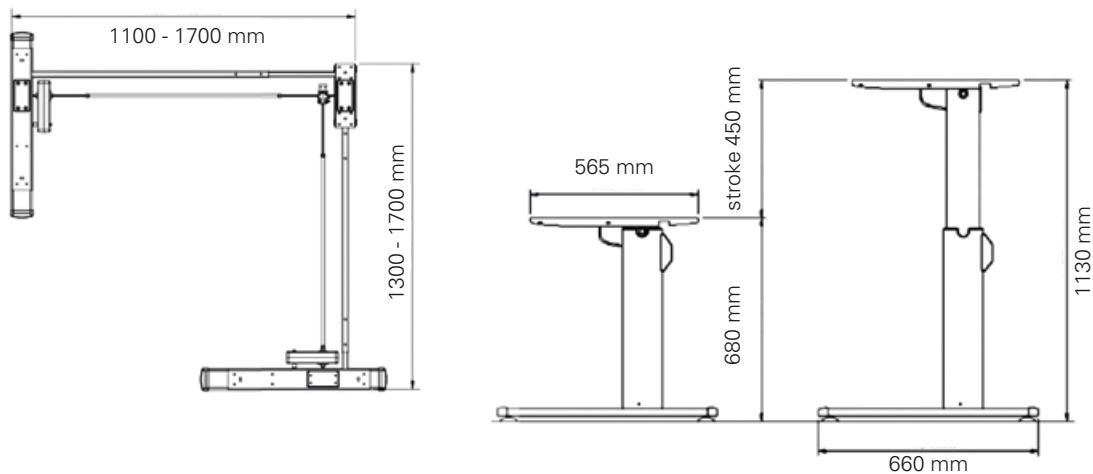

Aluforce Pro 151 M 90°

Single step, sit-stand, height electrically adjustable

Height (mm)	min. 680 / max. 1130
Stroke (mm)	450
Speed (mm/s)	23
Width main unit (mm)	min. 1100 / max. 1700
Width ancillary unit (mm)	min. 1300 / max. 1700
Depth of feet (mm)	660
Dynamic Capacity (kg)	80
Noise dB(A)	<50
Power	110 V or 240 V
Plug type	Replaceable
Gross Weight (kg)	32

Legs and feet made of powder coated aluminium.
 Top supports & crossbars made of powder coated steel.
 Other heights/depth on request.

Surface color

Jet Black	●
Traffic White	○
Pure Silver	●

Packing dimension single unit

1180 x 350 x 190 (LxWxH - mm)

Packing dimension pallet (24 frames)

1140 x 1120 x 1070 (LxWxH - mm)

Accessories

For further information see the accessories section of this catalogue.

VISIONLIFT
INSIDE

**Actiforce
express**
Available from stock
visit actiforce.com/express