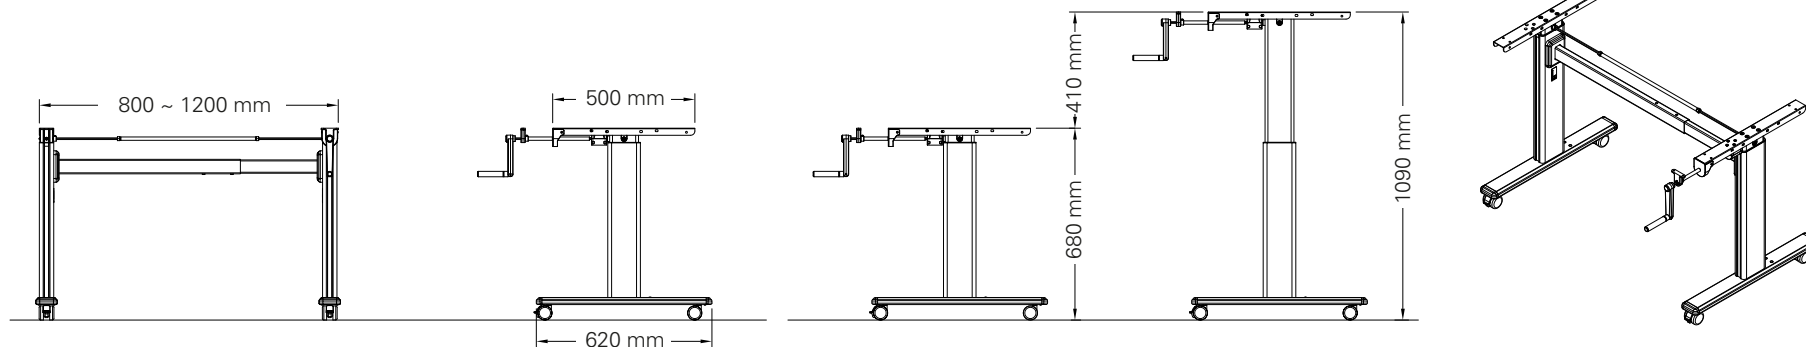

Steelforce Pro 100 HC

Single step, sit-stand, height mechanically adjustable

Height (mm)	min. 680 / max. 1090
Stroke (mm)	410
Speed (mm/s)	13 / crank turn
Width (mm)	min. 800 / max. 1200
Length of feet (mm)	620
Dynamic capacity (kg)	60
Noise dB(A)	-
Gross Weight (kg)	20

Legs, feet, top supports and crossbars made of powder-coated steel.
Including casters and foot adjusters.
Pre-assembled.

Surface colour

Pure Silver ●

Packing dimension single unit

670 x 560 x 140 (LxWxH - mm)

Packing dimension pallet (32 frames)

1140 x 1130 x 1420 (LxWxH - mm)

Accessories

Please see the accessories section to personalise your height adjustable frame.

VISIONLIFT
INSIDE

actiforce