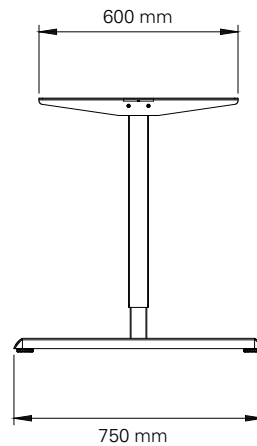

Steelforce 300

Single step, sit-stand, height electrically adjustable

Height (mm)	min. 690 / max. 1180
Stroke (mm)	490
Speed (mm/s)	39
Width (mm)	min. 1010 / max. 1510
Length of feet (mm)	750
Column size (mm)	60 x 60
Dynamic capacity (kg)	80
Noise dB(A)	<50
Power	V 100 - 240
Plug type	Replaceable
Gross Weight (kg)	26,5

Legs, feet and top supports made of powder-coated steel.
Crossbar made of galvanized steel. Soft start & stop function.
Spindle lifting system and low energy consumption.

Surface colour

Pure Silver	●
Traffic White	○
Jet Black	●

Packing dimension single unit

1050 x 285 x 185 (LxWxH - mm)

Packing dimension pallet (20 frames)

1140 x 1130 x 1055 (LxWxH - mm)

Accessories

Please see the accessories section to personalise your height adjustable frame.

Tested according to IEC 60335-1 by Intertek.

actiforce