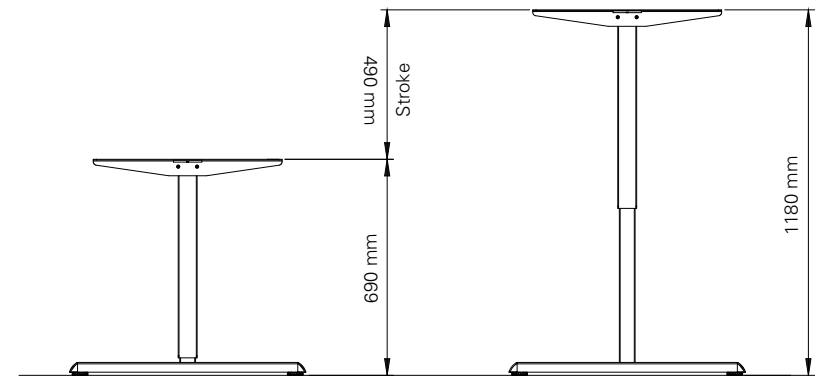

Steelforce 300

Single step, sit-stand, height electrically adjustable

Height (mm)	min. 690 / max. 1180
Stroke (mm)	490
Speed (mm/s)	39
Width (mm)	min. 1010 / max. 1510
Length of feet (mm)	750
Column size (mm)	60 x 60
Dynamic capacity (kg)	80
Noise dB(A)	<50
Power	V 100 - 240
Plug type	Replaceable
Gross Weight (kg)	26,5

Legs, feet and top supports made of powder-coated steel.
Crossbar made of galvanized steel. Soft start & stop function.
Spindle lifting system and low energy consumption.

Surface colour

Pure Silver	●
Traffic White	○
Jet Black	●

Packing dimension single unit

1050 x 285 x 185 (LxWxH - mm)

Packing dimension pallet (20 frames)

1140 x 1130 x 1055 (LxWxH - mm)

Accessories

Please see the accessories section to personalise your height adjustable frame.

Tested according to IEC 60335-1 by Intertek.

actiforce