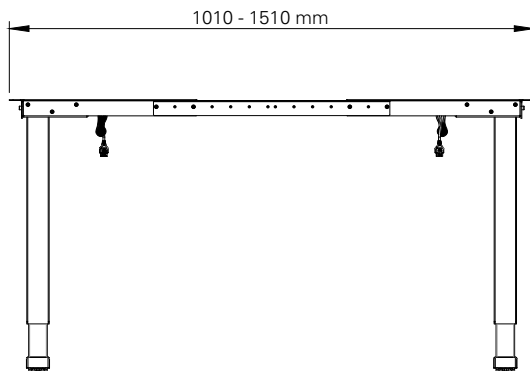

Steelforce 300

Single step, sit-stand, height electrically adjustable

Height (mm)	min. 690 / max. 1180
Stroke (mm)	490
Speed (mm/s)	39
Width (mm)	min. 1010 / max. 1510
Length of feet (mm)	750
Column size (mm)	60 x 60
Dynamic capacity (kg)	80
Noise dB(A)	<50
Power	V 100 - 240
Plug type	Replaceable
Gross Weight (kg)	26,5

Legs, feet and top supports made of powder-coated steel.
Crossbar made of galvanized steel. Soft start & stop function.
Spindle lifting system and low energy consumption.

Surface colour

Pure Silver	●
Traffic White	○
Jet Black	●

Packing dimension single unit

1050 x 285 x 185 (LxWxH - mm)

Packing dimension pallet (20 frames)

1140 x 1130 x 1055 (LxWxH - mm)

Accessories

Please see the accessories section to personalise your height adjustable frame.

Tested according to IEC 60335-1 by Intertek.

actiforce