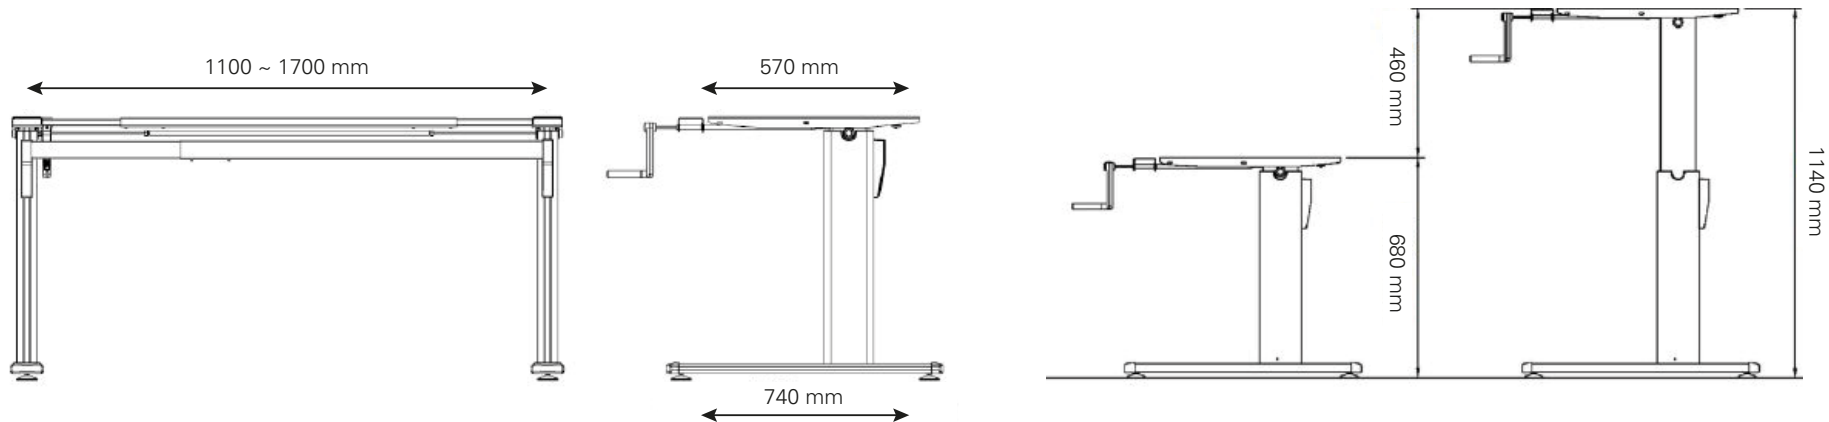

Aluforce Pro 110 HC

Single step, sit-stand height mechanically adjustable

Height (mm)	min. 680 / max. 1140
Stroke (mm)	460
Speed (mm/s)	6 / crank turn
Width (mm)	min. 1100 / max. 1700
Length of feet (mm)	740
Dynamic capacity (kg)	60
Noise dB(A)	-
Gross Weight (kg)	24

Legs and feet made of powder-coated aluminium.
Top supports and crossbars made of powder-coated steel.

Surface colour

Pure Silver ●

Purchase code

PC30T3048307XXEU

Packing dimension single unit

1120 x 280 x 180 (LxWxH - mm)

Packing dimension pallet (24 frames)

1140 x 1120 x 1200 (LxWxH - mm)

Accessories

Please see the accessories section to personalise your height adjustable frame.

VISIONLIFT
INSIDE

actiforce