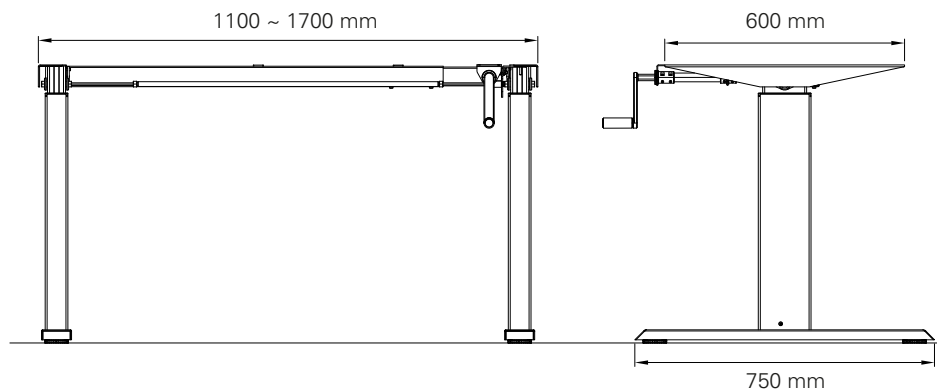

Aluforce Pro 140 HC

Single step, sit-stand height mechanically adjustable

Height (mm)	min. 700 / max. 1160
Stroke (mm)	460
Speed (mm/s)	6 / crank turn
Width (mm)	min. 1100 / max 1700
Length of feet (mm)	750
Dynamic capacity (kg)	60
Noise dB(A)	-
Gross Weight (kg)	24

Legs made of powder-coated aluminium.

Top supports, crossbar and feet made of powder-coated steel.

Surface colour

Pure Silver	●	P1930000000218EU
Traffic White	○	P1930000000229EU
Jet Black	●	P1930000000211EU

Purchase code

Packing dimension single unit

1110 x 260 x 156 (LxWxH - mm)

Packing dimension pallet (24 frames)

1140 x 1130 x 1056 (LxWxH - mm)

Accessories

Please see the accessories section to personalise your height adjustable frame.

VISIONLIFT
INSIDE

actiforce