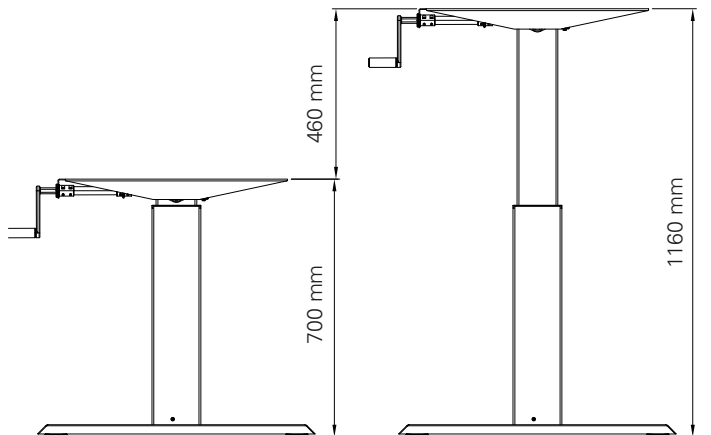

Aluforce Pro 140 HC

Single step, sit-stand height mechanically adjustable

Height (mm)	min. 700 / max. 1160
Stroke (mm)	460
Speed (mm/s)	6 / crank turn
Width (mm)	min. 1100 / max 1700
Length of feet (mm)	750
Dynamic capacity (kg)	60
Noise dB(A)	-
Gross Weight (kg)	24

Legs made of powder-coated aluminium.

Top supports, crossbar and feet made of powder-coated steel.

Surface colour

Pure Silver	●	P1930000000218EU
Traffic White	○	P1930000000229EU
Jet Black	●	P1930000000211EU

Purchase code

Packing dimension single unit

1110 x 260 x 156 (LxWxH - mm)

Packing dimension pallet (24 frames)

1140 x 1130 x 1056 (LxWxH - mm)

Accessories

Please see the accessories section to personalise your height adjustable frame.

VISIONLIFT
INSIDE

actiforce