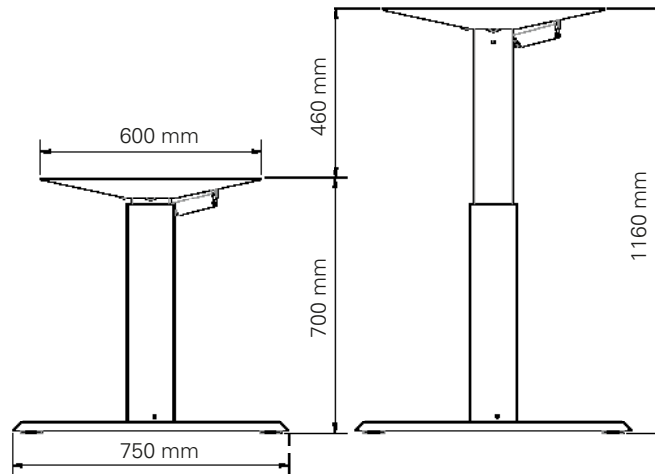

Aluforce Pro 140 M

Single step, sit-stand height electrically adjustable

Height (mm)	min. 700 / max. 1160
Stroke (mm)	460
Speed (mm/s)	23
Width (mm)	min. 1100 / max. 1700
Length of feet (mm)	750
Dynamic capacity (kg)	80
Noise dB(A)	<50
Power	V100-240 / standby (W) ≤0.21
Plug type	Replaceable
Gross Weight (kg)	25

Legs made of powder-coated aluminium.
Top supports, crossbar and feet made of powder-coated steel.

Surface colour

Pure Silver	●	P1930000000030EU
Traffic White	○	P1930000000029EU
Jet Black	●	P1930000000011EU

Purchase code

Packing dimension single unit

1110 x 260 x 156 (LxWxH - mm)

Packing dimension pallet (24 frames)

1140 x 1130 x 1056 (LxWxH - mm)

Accessories

Please see the accessories section to personalise your height adjustable frame.

VISIONLIFT
INSIDE

actiforce