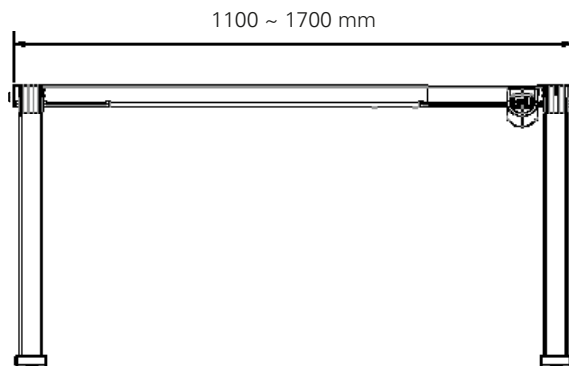

Aluforce Pro 140 M

Single step, sit-stand height electrically adjustable

Height (mm)	min. 700 / max. 1160
Stroke (mm)	460
Speed (mm/s)	23
Width (mm)	min. 1100 / max. 1700
Length of feet (mm)	750
Dynamic capacity (kg)	80
Noise dB(A)	<50
Power	V100-240 / standby (W) ≤0.21
Plug type	Replaceable
Gross Weight (kg)	25

Legs made of powder-coated aluminium.
Top supports, crossbar and feet made of powder-coated steel.

Surface colour

Pure Silver	●	P1930000000030EU
Traffic White	○	P1930000000029EU
Jet Black	●	P1930000000011EU

Purchase code

Packing dimension single unit

1110 x 260 x 156 (LxWxH - mm)

Packing dimension pallet (24 frames)

1140 x 1130 x 1056 (LxWxH - mm)

Accessories

Please see the accessories section to personalise your height adjustable frame.

VISIONLIFT
INSIDE

actiforce