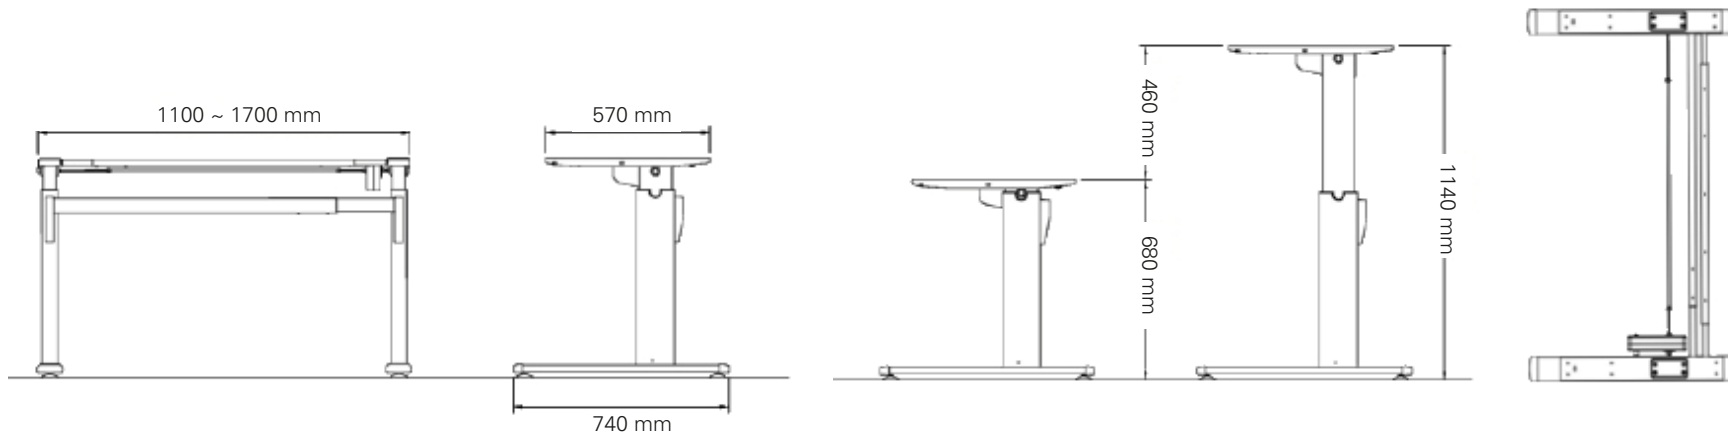

Aluforce Pro 150 M

Single step, sit-stand height electrically adjustable

Height (mm)	min. 680 / max. 1140
Stroke (mm)	460
Speed (mm/s)	24
Width (mm)	min. 1100 / max. 1700
Length of feet (mm)	740
Dynamic capacity (kg)	60
Noise dB(A)	<50
Power	V100-240 / standby (W) <0.21
Plug type	Replaceable
Gross Weight (kg)	26

Legs and feet made of powder-coated aluminium.
Top supports and crossbars made of powder-coated steel.

Surface colour

Pure Silver	●	PC30T304830204EU
Traffic White	○	PC29T294829204EU
Jet Black	●	PC11T114811204EU

Purchase code

Packing dimension single unit

1120 x 280 x 180 (LxWxH - mm)

Packing dimension pallet (24 frames)

1140 x 1120 x 1200 (LxWxH - mm)

Accessories

Please see the accessories section to personalise your height adjustable frame.

VISIONLIFT
INSIDE

actiforce