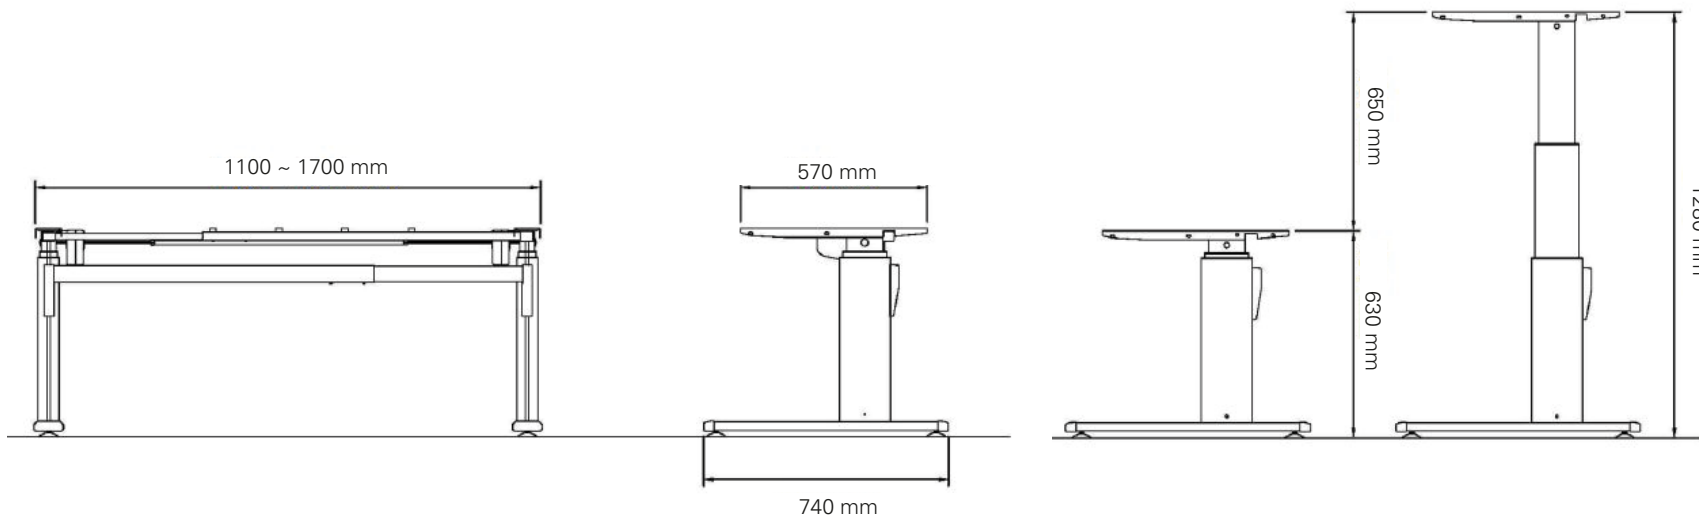

Aluforce Pro 250 M

Dual step, sit-stand height electrically adjustable

Height (mm)	min. 630 / max. 1280
Stroke (mm)	650
Speed (mm/s)	31
Width (mm)	min. 1100 / max. 1700
Length of feet (mm)	740
Dynamic capacity (kg)	80
Noise dB(A)	<50
Power	V 240 / standby (W) 0,5
Plug type	Replaceable
Gross Weight (kg)	30

Legs and feet made of powder-coated aluminium.
Top supports and crossbars made of powder-coated steel.

Surface colour

Pure Silver	●	P230T300830102EU-SG
Traffic White	○	P229T290829102EU-SG
Jet Black	●	P211T110811102EU-SG

Purchase code

Packing dimension single unit

1120 x 280 x 180 (LxWxH - mm)

Packing dimension pallet (24 frames)

1140 x 1120 x 1200 (LxWxH - mm)

Accessories

Please see the accessories section to personalise your height adjustable frame.

VISIONLIFT
INSIDE

actiforce