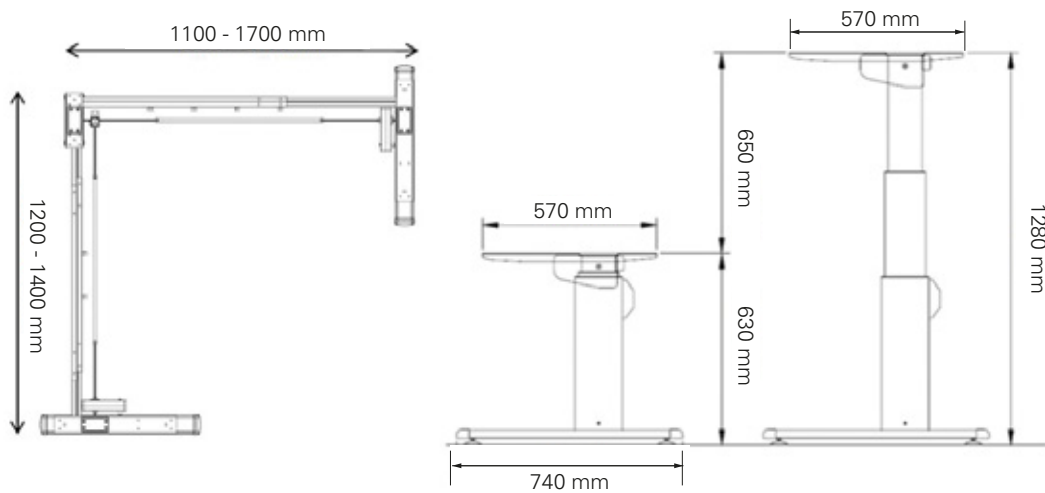

Aluforce Pro 251 M 90°

Dual step, sit-stand height electrically adjustable

Height (mm)	min. 630 / max. 1280
Stroke (mm)	650
Speed (mm/s)	28
Width main unit (mm)	min. 1100 / max. 1700
Width ancillary unit (mm)	min. 1200 / max. 1400
Length of feet (mm)	740
Dynamic capacity (kg)	80
Noise dB(A)	<50
Power	100-240 Vac / standby (W) 0,21
Plug type	Replaceable
Gross Weight (kg)	43

Legs and feet made of powder-coated aluminium.
Top supports and crossbars made of powder-coated steel.

Surface colour

Pure Silver ●

Purchase code

P430Y30A230102EU-SG

Packing dimension single unit

1180 x 350 x 200 (LxWxH - mm)

Packing dimension pallet (15 frames)

1140 x 1120 x 1100 (LxWxH - mm)

Accessories

Please see the accessories section to personalise your height adjustable frame.

VISIONLIFT
INSIDE

actiforce