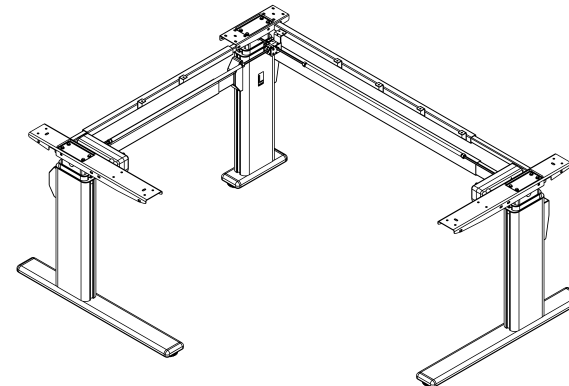

Aluforce Pro 251 M 90°

Dual step, sit-stand height electrically adjustable

Height (mm)	min. 630 / max. 1280
Stroke (mm)	650
Speed (mm/s)	28
Width main unit (mm)	min. 1100 / max. 1700
Width ancillary unit (mm)	min. 1200 / max. 1400
Length of feet (mm)	740
Dynamic capacity (kg)	80
Noise dB(A)	<50
Power	100-240 Vac / standby (W) 0,21
Plug type	Replaceable
Gross Weight (kg)	43

Legs and feet made of powder-coated aluminium.
Top supports and crossbars made of powder-coated steel.

Surface colour

Pure Silver ●

Purchase code

P430Y30A230102EU-SG

Packing dimension single unit

1180 x 350 x 200 (LxWxH - mm)

Packing dimension pallet (15 frames)

1140 x 1120 x 1100 (LxWxH - mm)

Accessories

Please see the accessories section to personalise your height adjustable frame.

VISIONLIFT
INSIDE

actiforce