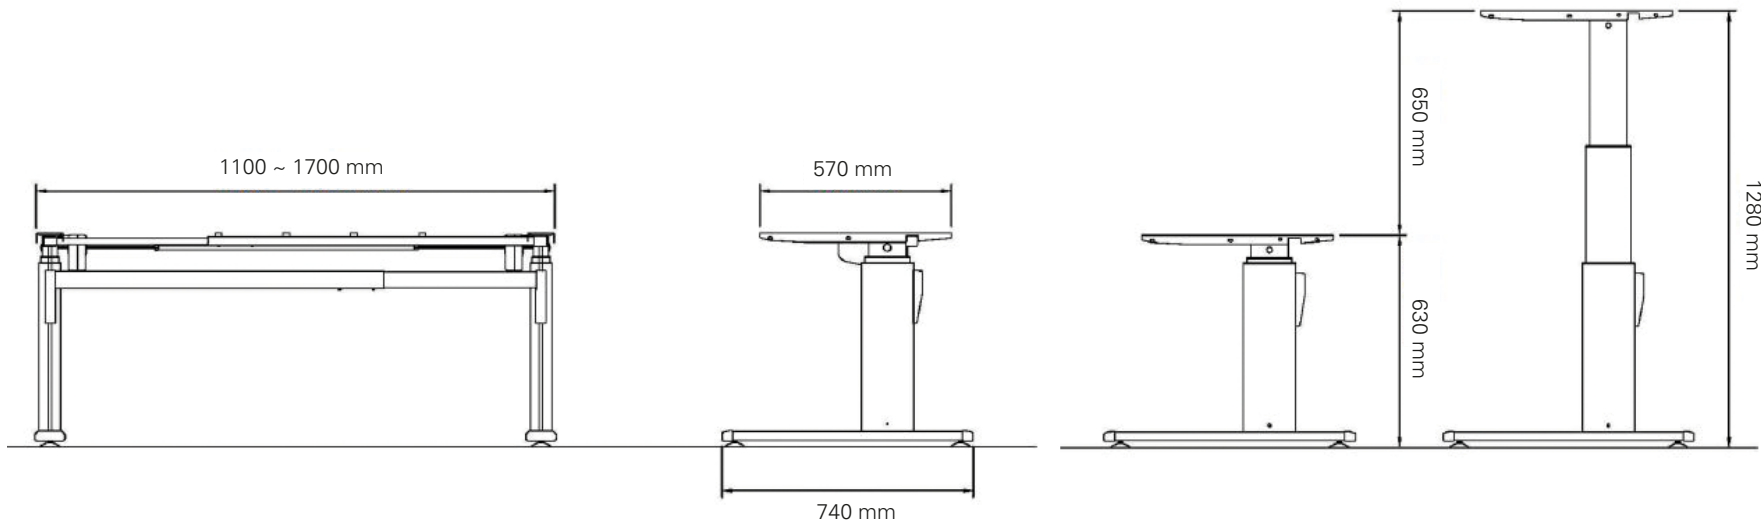

Aluforce Pro 270 GT

Dual step, sit-stand height electrically adjustable

Height (mm)	min 630 / max. 1280
Stroke (mm)	650
Speed (mm/s)	36
Width (mm)	min. 1100 / max. 1700
Length of feet (mm)	740
Dynamic capacity (kg)	80
Noise dB(A)	<50
Power	220-230 Vac / standby (W) 0,3
Plug type	Replaceable
Gross Weight (kg)	28

Legs and feet made of powder-coated aluminium.
Top supports and crossbar made of powder-coated steel.
Soft start & stop function.

Surface colour

Pure Silver ●

Purchase code

P230T300830M07EU-SG

Packing dimension single unit

1120 x 280 x 180 (LxWxH - mm)

Packing dimension pallet (24 frames)

1140 x 1120 x 1200 (LxWxH - mm)

Accessories

Please see the accessories section to personalise your height adjustable frame.

*Digital version Memory Hand Switch available

VISIONLIFT
INSIDE

actiforce