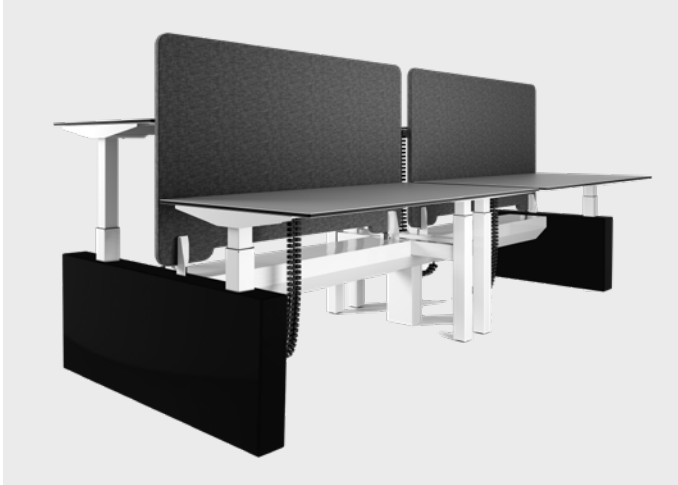

## Leg cover Bench

**Surface colour**    **Purchase code 370/470**

Black ●    PA-LC-7070-2-1650-XXX-11

White ○    PA-LC-7070-2-1650-XXX-29

**Surface colour**    **Purchase code 570/670**

Black ●    PA-LC-6090-2-1650-XXX-11

White ○    PA-LC-6090-2-1650-XXX-29