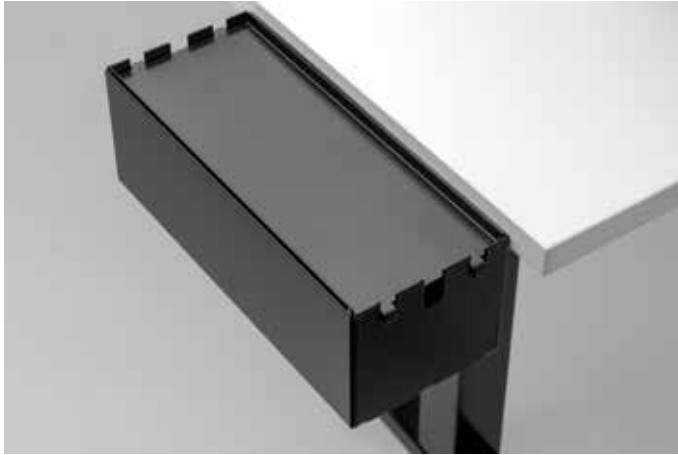

Multibox S

Black ●	PA-MB0001-11
Silver ●	PA-MB0001-30
White ○	PA-MB0001-29