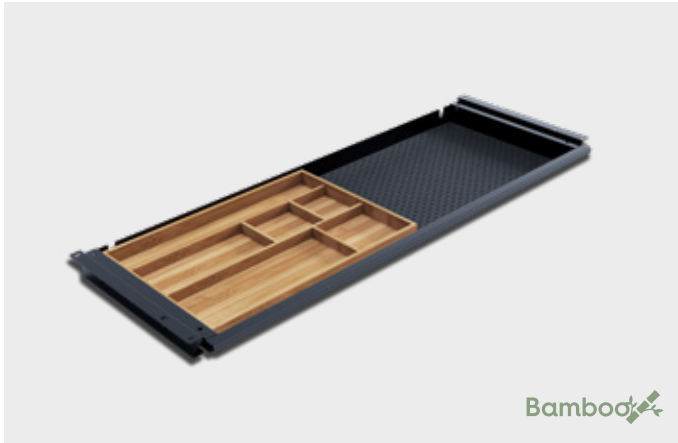

# Stationery drawer SL Grip

Bamboo

Surface colour	Purchase code	Dimensions
Jet Black ●	FA-SLS-FG0138-11	Length (mm) 720
Pure Silver ●	FA-SLS-FG0138-J2	Height (mm) 36,5
Traffic White ○	FA-SLS-FG0138-29	Width (mm) 246