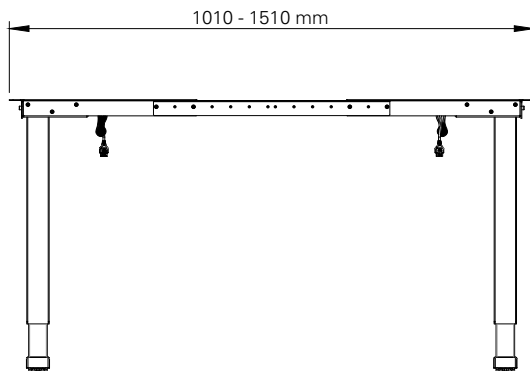

Steelforce 300

Single step, sit-stand height electrically adjustable

Height (mm)	min. 690 / max. 1180
Stroke (mm)	490
Speed (mm/s)	39
Width (mm)	min. 1010 / max. 1510
Length of feet (mm)	750
Column size (mm)	60 x 60
Dynamic capacity (kg)	80
Noise dB(A)	<50
Power	V 100 - 240
Plug type	Replaceable
Gross Weight (kg)	26,5

Legs, feet and top supports made of powder-coated steel.
Crossbar made of galvanized steel. Soft start & stop function.
Spindle lifting system and low energy consumption.

Surface colour

Pure Silver	●	SF3000001022J4EU
Traffic White	○	SF300000102229EU
Jet Black	●	SF300000102290EU

Packing dimension single unit

1050 x 285 x 185 (LxWxH - mm)

Packing dimension pallet (20 frames)

1140 x 1130 x 1055 (LxWxH - mm)

Accessories

Please see the accessories section to personalise your height adjustable frame.

Tested according to IEC 60335-1 by Intertek.

actiforce