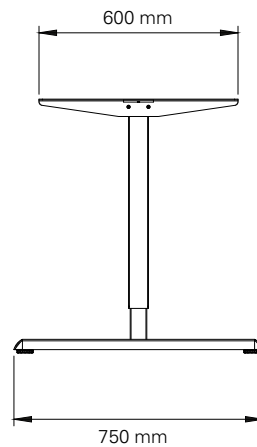

Steelforce 300

Single step, sit-stand height electrically adjustable

Height (mm)	min. 690 / max. 1180
Stroke (mm)	490
Speed (mm/s)	39
Width (mm)	min. 1010 / max. 1510
Length of feet (mm)	750
Column size (mm)	60 x 60
Dynamic capacity (kg)	80
Noise dB(A)	<50
Power	V 100 - 240
Plug type	Replaceable
Gross Weight (kg)	26,5

Legs, feet and top supports made of powder-coated steel.
Crossbar made of galvanized steel. Soft start & stop function.
Spindle lifting system and low energy consumption.

Surface colour

Pure Silver	●	SF3000001022J4EU
Traffic White	○	SF300000102229EU
Jet Black	●	SF300000102290EU

Packing dimension single unit

1050 x 285 x 185 (LxWxH - mm)

Packing dimension pallet (20 frames)

1140 x 1130 x 1055 (LxWxH - mm)

Accessories

Please see the accessories section to personalise your height adjustable frame.

Tested according to IEC 60335-1 by Intertek.

actiforce