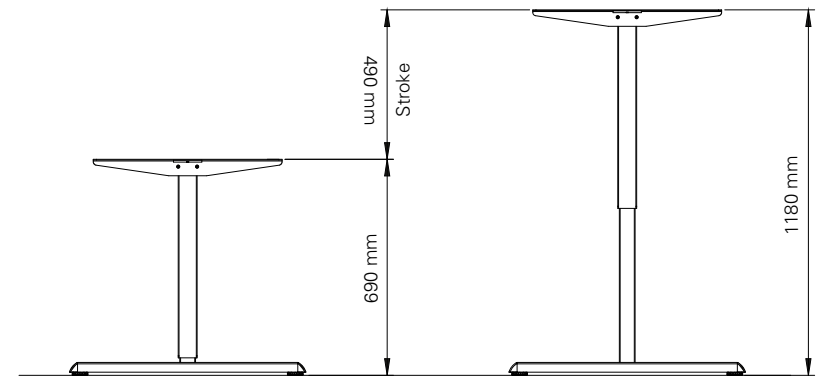

Steelforce 300

Single step, sit-stand height electrically adjustable

Height (mm)	min. 690 / max. 1180
Stroke (mm)	490
Speed (mm/s)	39
Width (mm)	min. 1010 / max. 1510
Length of feet (mm)	750
Column size (mm)	60 x 60
Dynamic capacity (kg)	80
Noise dB(A)	<50
Power	V 100 - 240
Plug type	Replaceable
Gross Weight (kg)	26,5

Legs, feet and top supports made of powder-coated steel.
Crossbar made of galvanized steel. Soft start & stop function.
Spindle lifting system and low energy consumption.

Surface colour

Pure Silver	●	SF3000001022J4EU
Traffic White	○	SF300000102229EU
Jet Black	●	SF300000102290EU

Packing dimension single unit

1050 x 285 x 185 (LxWxH - mm)

Packing dimension pallet (20 frames)

1140 x 1130 x 1055 (LxWxH - mm)

Accessories

Please see the accessories section to personalise your height adjustable frame.

Tested according to IEC 60335-1 by Intertek.

actiforce