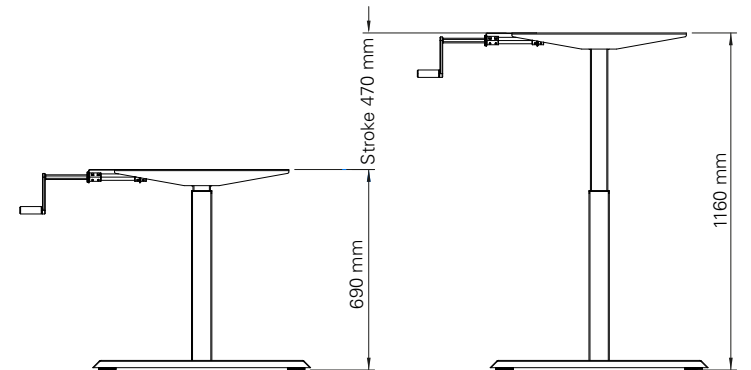

Steelforce Pro 370 SLS HC

Single step, sit-stand height electrically adjustable

| | |
|-----------------------|-----------------------|
| Height (mm) | min. 690 / max. 1160 |
| Stroke (mm) | 470 |
| Speed (mm/s) | 5 mm / rotation |
| Width (mm) | min. 1100 / max. 1700 |
| Length of feet (mm) | 750 |
| Column size (mm) | 70 x 70 |
| Dynamic capacity (kg) | 60 |
| Noise dB (A) | <55 |
| Gross Weight (kg) | 30 |

Legs, feet, top supports and crossbars made of powder-coated steel.
Spindle lifting system.

Surface colour

| Surface colour | | Purchase code |
|----------------|---|------------------|
| Pure Silver | ● | SLS44000619X98EU |
| Traffic White | ○ | SLS44000619X29EU |
| Jet Black | ● | SLS44000619X90EU |

Packing dimension single unit

960 x 230 x 255 (LxWxH - mm)

Packing dimension pallet

1140 x 1130 x 1030 (LxWxH - mm) (20 frames)

Accessories

Please see the accessories section to personalise your height adjustable frame.