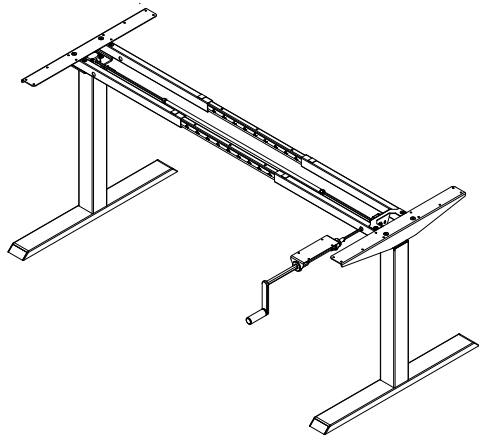

Steelforce Pro 370 SLS HC

Single step, sit-stand height electrically adjustable

| | |
|-----------------------|-----------------------|
| Height (mm) | min. 690 / max. 1160 |
| Stroke (mm) | 470 |
| Speed (mm/s) | 5 mm / rotation |
| Width (mm) | min. 1100 / max. 1700 |
| Length of feet (mm) | 750 |
| Column size (mm) | 70 x 70 |
| Dynamic capacity (kg) | 60 |
| Noise dB (A) | <55 |
| Gross Weight (kg) | 30 |

Legs, feet, top supports and crossbars made of powder-coated steel.
Spindle lifting system.

Surface colour

| Surface colour | | Purchase code |
|----------------|---|------------------|
| Pure Silver | ● | SLS44000619X98EU |
| Traffic White | ○ | SLS44000619X29EU |
| Jet Black | ● | SLS44000619X90EU |

Packing dimension single unit

960 x 230 x 255 (LxWxH - mm)

Packing dimension pallet

1140 x 1130 x 1030 (LxWxH - mm) (20 frames)

Accessories

Please see the accessories section to personalise your height adjustable frame.