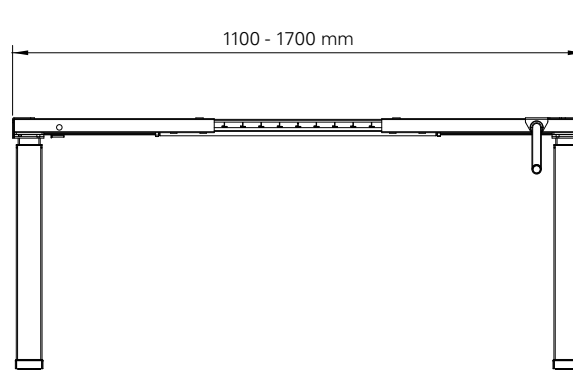

Steelforce Pro 370 SLS HC

Single step, sit-stand height electrically adjustable

| | |
|-----------------------|-----------------------|
| Height (mm) | min. 690 / max. 1160 |
| Stroke (mm) | 470 |
| Speed (mm/s) | 5 mm / rotation |
| Width (mm) | min. 1100 / max. 1700 |
| Length of feet (mm) | 750 |
| Column size (mm) | 70 x 70 |
| Dynamic capacity (kg) | 60 |
| Noise dB (A) | <55 |
| Gross Weight (kg) | 30 |

Packing dimension single unit

960 x 230 x 255 (LxWxH - mm)

Packing dimension pallet

1140 x 1130 x 1030 (LxWxH - mm) (20 frames)

Accessories

Please see the accessories section to personalise your height adjustable frame.