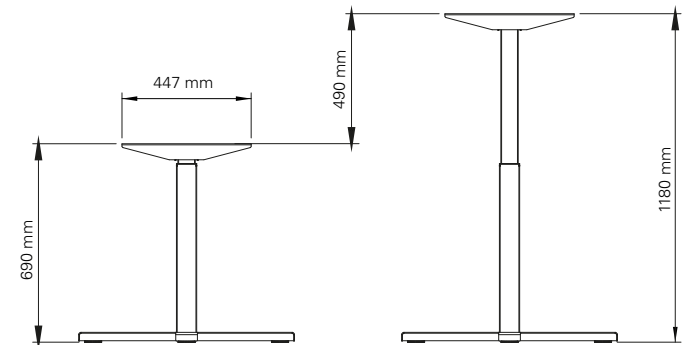

Steelforce Pro 370 SLS SC

Single step, sit-stand height electrically adjustable

Height (mm)	min. 690 / max. 1180
Stroke (mm)	490
Speed (mm/s)	39
Width (mm)	410
Length of feet (mm)	750
Column size (mm)	70 x 70
Dynamic capacity (kg)	60
Noise dB (A)	<55
Power	220-240 V
Plug type	Replaceable
Gross Weight (kg)	20,5

Legs, feet, top supports and crossbar made of powder-coated steel.
Soft start & stop function.
Spindle lifting system and low energy consumption.

Surface colour

Surface colour		Purchase code
Pure Silver	●	SLS45Q04420398EU-ISP
Traffic White	○	SLS45Q04420329EU-ISP
Jet Black	●	SLS45Q04420390EU-ISP

Packing dimension single unit

775 x 270 x 180 (LxWxH - mm)

Packing dimension pallet (25 frames)

1140 x 1130 x 1030 (LxWxH - mm)

Accessories

Please see the accessories section to personalise your height adjustable frame.

Tested according to IEC 60335-1 by Intertek.

actiforce