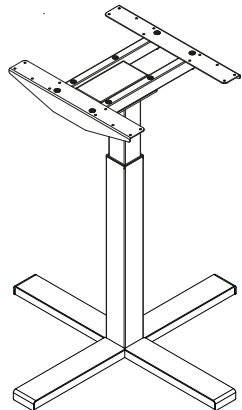

Steelforce Pro 370 SLS SC

Single step, sit-stand height electrically adjustable

Height (mm)	min. 690 / max. 1180
Stroke (mm)	490
Speed (mm/s)	39
Width (mm)	410
Length of feet (mm)	750
Column size (mm)	70 x 70
Dynamic capacity (kg)	60
Noise dB (A)	<55
Power	220-240 V
Plug type	Replaceable
Gross Weight (kg)	20,5

Legs, feet, top supports and crossbar made of powder-coated steel.
Soft start & stop function.
Spindle lifting system and low energy consumption.

Surface colour

Surface colour		Purchase code
Pure Silver	●	SLS45Q04420398EU-ISP
Traffic White	○	SLS45Q04420329EU-ISP
Jet Black	●	SLS45Q04420390EU-ISP

Packing dimension single unit

775 x 270 x 180 (LxWxH - mm)

Packing dimension pallet (25 frames)

1140 x 1130 x 1030 (LxWxH - mm)

Accessories

Please see the accessories section to personalise your height adjustable frame.

Tested according to IEC 60335-1 by Intertek.

actiforce