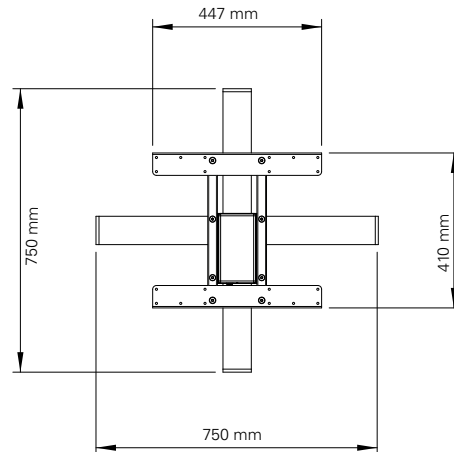

Steelforce Pro 370 SLS SC

Single step, sit-stand height electrically adjustable

Height (mm)	min. 690 / max. 1180
Stroke (mm)	490
Speed (mm/s)	39
Width (mm)	410
Length of feet (mm)	750
Column size (mm)	70 x 70
Dynamic capacity (kg)	60
Noise dB (A)	<55
Power	220-240 V
Plug type	Replaceable
Gross Weight (kg)	20,5

Legs, feet, top supports and crossbar made of powder-coated steel.
Soft start & stop function.
Spindle lifting system and low energy consumption.

Surface colour

Surface colour		Purchase code
Pure Silver	●	SLS45Q04420398EU-ISP
Traffic White	○	SLS45Q04420329EU-ISP
Jet Black	●	SLS45Q04420390EU-ISP

Packing dimension single unit

775 x 270 x 180 (LxWxH - mm)

Packing dimension pallet (25 frames)

1140 x 1130 x 1030 (LxWxH - mm)

Accessories

Please see the accessories section to personalise your height adjustable frame.

Tested according to IEC 60335-1 by Intertek.

actiforce