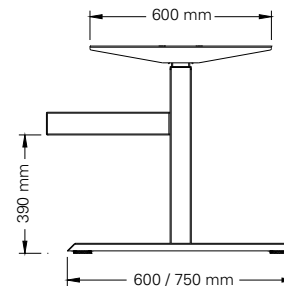

Steelforce Pro 370 Single Sided Bench SLS

Only sold together with Back to Back Crossbar

Single step, sit-stand, height electrically adjustable

Height (mm)	min. 690 / max. 1180
Stroke (mm)	490
Speed (mm/s)	39
Width (mm)	min. 1100 / max. 1700
Column size (mm)	70 x 70
Dynamic capacity (kg)	80 / 120
Noise dB(A)	<50
Power	V 220 - 240
Plug type	Replaceable
Gross Weight (kg)	33,5

Packing dimension single unit

970 x 320 x 315 (LxWxH - mm)

Packing dimension pallet (9 frames)

1140 x 1130 x 1130 (LxWxH - mm)

Accessories

Please see the accessories section to personalise your height adjustable frame.