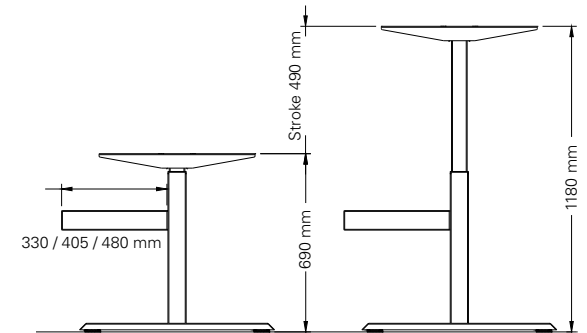

Steelforce Pro 370 Single Sided Bench SLS

Only sold together with Back to Back Crossbar

Single step, sit-stand, height electrically adjustable

Height (mm)	min. 690 / max. 1180
Stroke (mm)	490
Speed (mm/s)	39
Width (mm)	min. 1100 / max. 1700
Column size (mm)	70 x 70
Dynamic capacity (kg)	80 / 120
Noise dB(A)	<50
Power	V 220 - 240
Plug type	Replaceable
Gross Weight (kg)	33,5

Packing dimension single unit

970 x 320 x 315 (LxWxH - mm)

Packing dimension pallet (9 frames)

1140 x 1130 x 1130 (LxWxH - mm)

Accessories

Please see the accessories section to personalise your height adjustable frame.