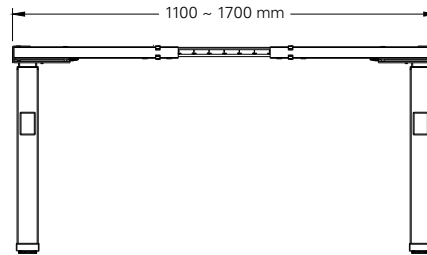

Steelforce Pro 370 Single Sided Bench SLS

Only sold together with Back to Back Crossbar

Single step, sit-stand, height electrically adjustable

Height (mm)	min. 690 / max. 1180
Stroke (mm)	490
Speed (mm/s)	39
Width (mm)	min. 1100 / max. 1700
Column size (mm)	70 x 70
Dynamic capacity (kg)	80 / 120
Noise dB(A)	<50
Power	V 220 - 240
Plug type	Replaceable
Gross Weight (kg)	33,5

Packing dimension single unit

970 x 320 x 315 (LxWxH - mm)

Packing dimension pallet (9 frames)

1140 x 1130 x 1130 (LxWxH - mm)

Accessories

Please see the accessories section to personalise your height adjustable frame.