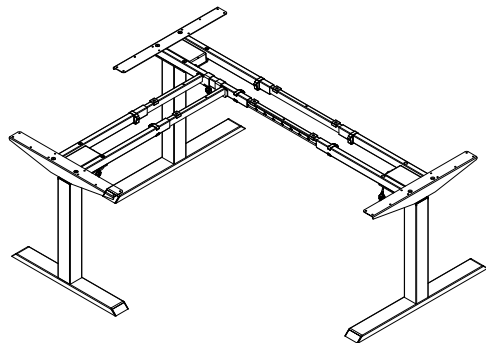

Steelforce Pro 371 SLS 90° + XL

Single step, sit-stand height electrically adjustable

Height (mm)	min. 690 / max. 1180
Stroke (mm)	490
Speed (mm/s)	39
Width main unit (mm)	min. 1100 / max. 1700
Width ancillary unit Standard (mm)	min. 1050 / max. 1250
Width ancillary unit XL version (mm)	min. 1450 / max. 1650
Length of feet (mm)	750
Column size (mm)	70 x 70
Dynamic capacity (kg)	150
Noise dB(A)	<55
Power	V 220 - 240
Plug type	Replaceable
Gross Weight Standard (kg)	49
Gross Weight XL version (kg)	50

Legs, feet, top supports and crossbars made of powder-coated steel.
Soft start & stop function.
Spindle lifting system and low energy consumption.

Surface colour

Surface colour	Purchase code
Pure Silver ●	SLS32J00404498EU-0
Traffic White ○	SLS32J00404429EU-0
Jet Black ●	SLS32J00404490EU-0

Packing dimension single unit

Box 1. 945 x 275 x 168 (LxWxH - mm)

Box 2. 945 x 275 x 168 (LxWxH - mm)

Packing dimension pallet

1140 x 1130 x 1140 (LxWxH - mm) (12 frames)

Accessories

Please see the accessories section to personalise your height adjustable frame.

Tested according to IEC 60335-1 by Intertek.

actiforce