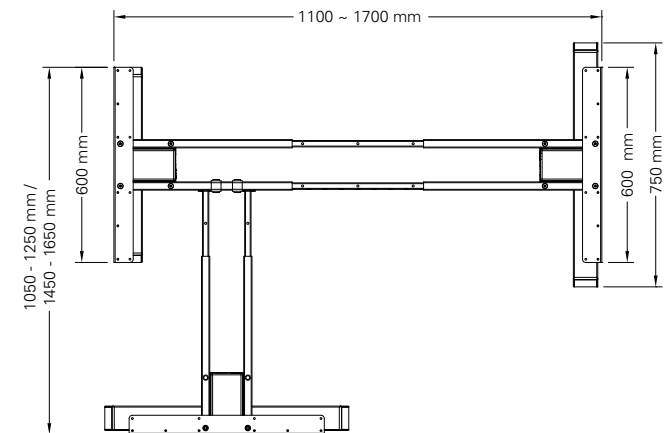

Steelforce Pro 371 SLS 90° + XL

Single step, sit-stand height electrically adjustable

Height (mm)	min. 690 / max. 1180
Stroke (mm)	490
Speed (mm/s)	39
Width main unit (mm)	min. 1100 / max. 1700
Width ancillary unit Standard (mm)	min. 1050 / max. 1250
Width ancillary unit XL version (mm)	min. 1450 / max. 1650
Length of feet (mm)	750
Column size (mm)	70 x 70
Dynamic capacity (kg)	150
Noise dB(A)	<55
Power	V 220 - 240
Plug type	Replaceable
Gross Weight Standard (kg)	49
Gross Weight XL version (kg)	50

Legs, feet, top supports and crossbars made of powder-coated steel.
Soft start & stop function.
Spindle lifting system and low energy consumption.

Surface colour

Surface colour	Purchase code
Pure Silver ●	SLS32J00404498EU-0
Traffic White ○	SLS32J00404429EU-0
Jet Black ●	SLS32J00404490EU-0

Packing dimension single unit

Box 1. 945 x 275 x 168 (LxWxH - mm)

Box 2. 945 x 275 x 168 (LxWxH - mm)

Packing dimension pallet

1140 x 1130 x 1140 (LxWxH - mm) (12 frames)

Accessories

Please see the accessories section to personalise your height adjustable frame.

Tested according to IEC 60335-1 by Intertek.

actiforce