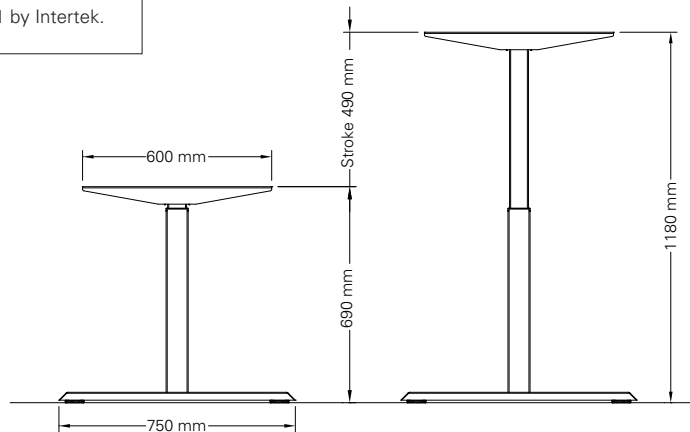

Steelforce Pro 371 SLS 90° + XL

Single step, sit-stand height electrically adjustable

Height (mm)	min. 690 / max. 1180
Stroke (mm)	490
Speed (mm/s)	39
Width main unit (mm)	min. 1100 / max. 1700
Width ancillary unit Standard (mm)	min. 1050 / max. 1250
Width ancillary unit XL version (mm)	min. 1450 / max. 1650
Length of feet (mm)	750
Column size (mm)	70 x 70
Dynamic capacity (kg)	150
Noise dB(A)	<55
Power	V 220 - 240
Plug type	Replaceable
Gross Weight Standard (kg)	49
Gross Weight XL version (kg)	50

Legs, feet, top supports and crossbars made of powder-coated steel.
Soft start & stop function.
Spindle lifting system and low energy consumption.

Surface colour

Surface colour	Purchase code
Pure Silver ●	SLS32J00404498EU-0
Traffic White ○	SLS32J00404429EU-0
Jet Black ●	SLS32J00404490EU-0

Packing dimension single unit

Box 1. 945 x 275 x 168 (LxWxH - mm)

Box 2. 945 x 275 x 168 (LxWxH - mm)

Packing dimension pallet

1140 x 1130 x 1140 (LxWxH - mm) (12 frames)

Accessories

Please see the accessories section to personalise your height adjustable frame.

Tested according to IEC 60335-1 by Intertek.

actiforce