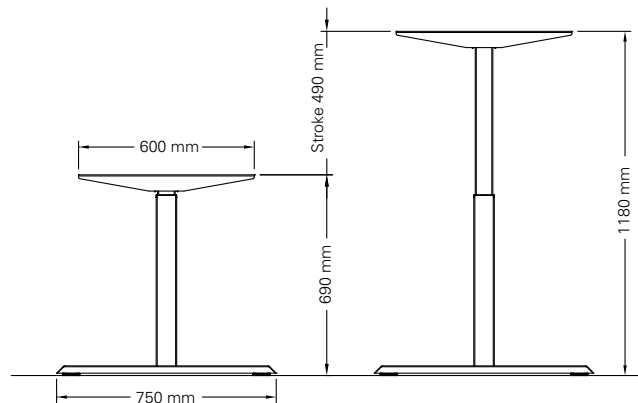

Tested according to IEC 60335-1 by Intertek.