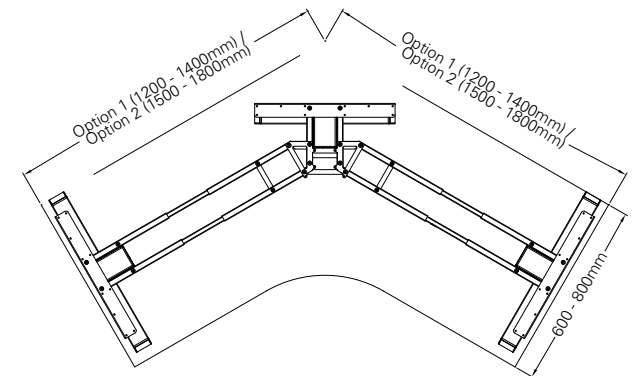

Tested according to IEC 60335-1 by Intertek.