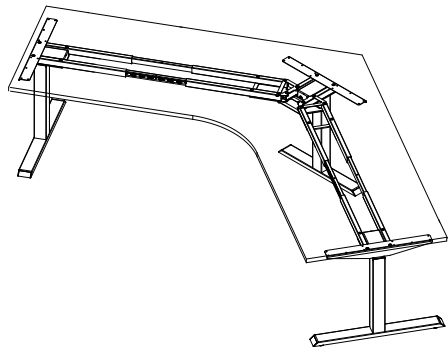

Tested according to IEC 60335-1 by Intertek.