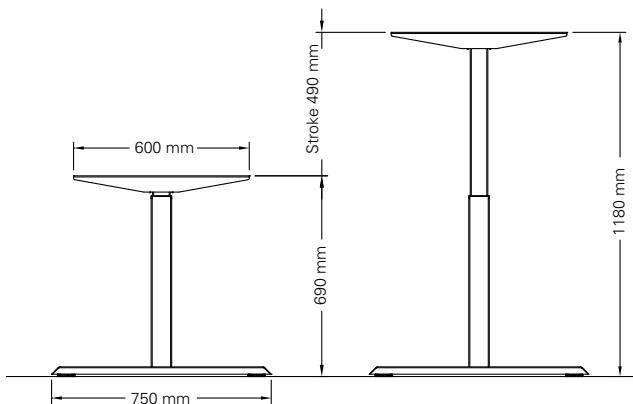

Steelforce Pro 372 SLS 120°

Single step, sit-stand height electrically adjustable

Height (mm)	min. 690 / max. 1180
Stroke (mm)	490
Speed (mm/s)	39
Width (mm)	min. 1200 / max. 1400
Length of feet (mm)	750
Column size (mm)	70 x 70
Dynamic capacity (kg)	150
Noise dB(A)	<55
Power	V 220 - 240
Plug type	Replaceable
Gross Weight (kg)	51,5

Legs, feet, top supports and crossbars made of powder-coated steel.
Soft start & stop function.
Spindle lifting system and low energy consumption.

Surface colour

Surface colour		Purchase code
Pure Silver	●	SLS33J00412498EU-0
Traffic White	○	SLS33J00412429EU-0
Jet Black	●	SLS33J00412490EU-0

Packing dimension single unit

Box 1. 945 x 275 x 168 (LxVxH - mm)

Box 2. 945 x 275 x 168 (LxVxH - mm)

Packing dimension pallet

1140 x 1130 x 970 (LxWxH - mm) (10 frames)

1140 x 1130 x 1140 (LxWxH - mm) (12 frames)

Accessories

Please see the accessories section to personalise your height adjustable frame.

Tested according to IEC 60335-1 by Intertek.

actiforce