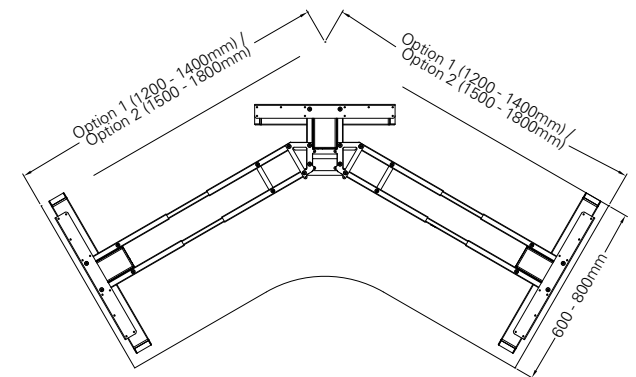

Steelforce Pro 372 SLS 120°

Single step, sit-stand height electrically adjustable

Height (mm)	min. 690 / max. 1180
Stroke (mm)	490
Speed (mm/s)	39
Width (mm)	min. 1200 / max. 1400
Length of feet (mm)	750
Column size (mm)	70 x 70
Dynamic capacity (kg)	150
Noise dB(A)	<55
Power	V 220 - 240
Plug type	Replaceable
Gross Weight (kg)	51,5

Legs, feet, top supports and crossbars made of powder-coated steel.
Soft start & stop function.
Spindle lifting system and low energy consumption.

Surface colour

Surface colour		Purchase code
Pure Silver	●	SLS33J00412498EU-0
Traffic White	○	SLS33J00412429EU-0
Jet Black	●	SLS33J00412490EU-0

Packing dimension single unit

Box 1. 945 x 275 x 168 (LxVxH - mm)

Box 2. 945 x 275 x 168 (LxVxH - mm)

Packing dimension pallet

1140 x 1130 x 970 (LxWxH - mm) (10 frames)

1140 x 1130 x 1140 (LxWxH - mm) (12 frames)

Accessories

Please see the accessories section to personalise your height adjustable frame.

Tested according to IEC 60335-1 by Intertek.

actiforce