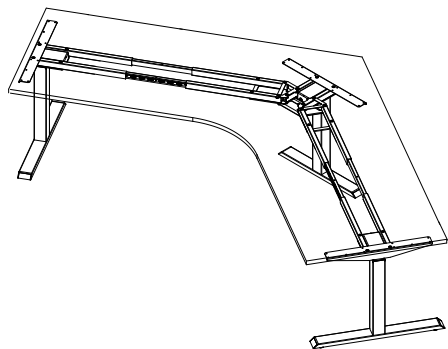

Steelforce Pro 372 SLS 120°

Single step, sit-stand height electrically adjustable

Height (mm)	min. 690 / max. 1180
Stroke (mm)	490
Speed (mm/s)	39
Width (mm)	min. 1200 / max. 1400
Length of feet (mm)	750
Column size (mm)	70 x 70
Dynamic capacity (kg)	150
Noise dB(A)	<55
Power	V 220 - 240
Plug type	Replaceable
Gross Weight (kg)	51,5

Legs, feet, top supports and crossbars made of powder-coated steel.
Soft start & stop function.
Spindle lifting system and low energy consumption.

Surface colour

Surface colour		Purchase code
Pure Silver	●	SLS33J00412498EU-0
Traffic White	○	SLS33J00412429EU-0
Jet Black	●	SLS33J00412490EU-0

Packing dimension single unit

Box 1. 945 x 275 x 168 (LxVxH - mm)

Box 2. 945 x 275 x 168 (LxVxH - mm)

Packing dimension pallet

1140 x 1130 x 970 (LxWxH - mm) (10 frames)

1140 x 1130 x 1140 (LxWxH - mm) (12 frames)

Accessories

Please see the accessories section to personalise your height adjustable frame.

Tested according to IEC 60335-1 by Intertek.

actiforce