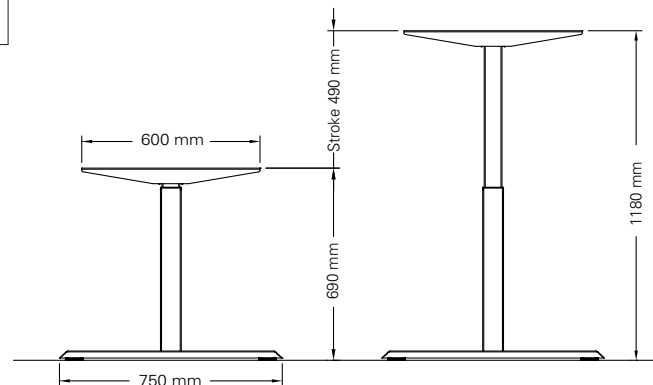

Steelforce Pro 373 SLS 135°

Single step, sit-stand height, electrically adjustable

Height (mm)	min. 690 / max. 1180
Stroke (mm)	490
Speed (mm/s)	39
Width main unit (mm)	min. 1500 / max. 1800
Width ancillary unit (mm)	800
Length of feet (mm)	750
Column size (mm)	70 x 70
Dynamic capacity (kg)	150
Noise dB(A)	<55
Power	V 220 - 240
Plug type	Replaceable
Gross Weight (kg)	48,5

Legs, feet, top supports and crossbars made of powder-coated steel.
Soft start & stop function. Spindle lifting system and low energy consumption.

Surface colour

Pure Silver	●	Purchase code	SLS34N05409498EU-0
Traffic White	○		SLS34N05409429EU-0
Jet Black	●		SLS34N05409490EU-0

Packing dimension single unit

Box 1.	945 x 275 x 168 (LxWxH - mm)
Box 2.	945 x 275 x 168 (LxWxH - mm)

Packing dimension pallet

1140 x 1130 x 970 (LxWxH - mm)	(10 frames)
1140 x 1130 x 1140 (LxWxH - mm)	(12 frames)

Accessories

Please see the accessories section to personalise your height adjustable frame.

Tested according to IEC 60335-1 by Intertek.

actiforce