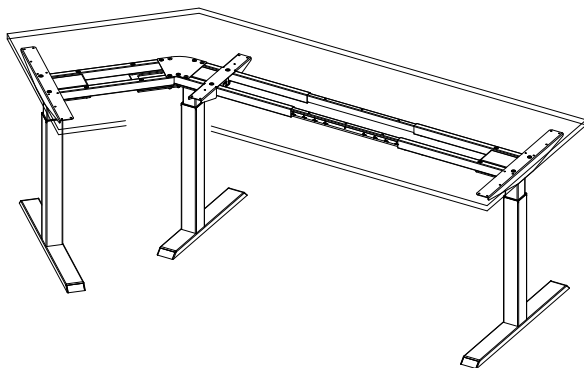

Steelforce Pro 373 SLS 135°

Single step, sit-stand height, electrically adjustable

Height (mm)	min. 690 / max. 1180
Stroke (mm)	490
Speed (mm/s)	39
Width main unit (mm)	min. 1500 / max. 1800
Width ancillary unit (mm)	800
Length of feet (mm)	750
Column size (mm)	70 x 70
Dynamic capacity (kg)	150
Noise dB(A)	<55
Power	V 220 - 240
Plug type	Replaceable
Gross Weight (kg)	48,5

Legs, feet, top supports and crossbars made of powder-coated steel.
Soft start & stop function. Spindle lifting system and low energy consumption.

Surface colour

Pure Silver	●	Purchase code	SLS34N05409498EU-0
Traffic White	○		SLS34N05409429EU-0
Jet Black	●		SLS34N05409490EU-0

Packing dimension single unit

Box 1.	945 x 275 x 168 (LxWxH - mm)
Box 2.	945 x 275 x 168 (LxWxH - mm)

Packing dimension pallet

1140 x 1130 x 970 (LxWxH - mm)	(10 frames)
1140 x 1130 x 1140 (LxWxH - mm)	(12 frames)

Accessories

Please see the accessories section to personalise your height adjustable frame.

Tested according to IEC 60335-1 by Intertek.

actiforce