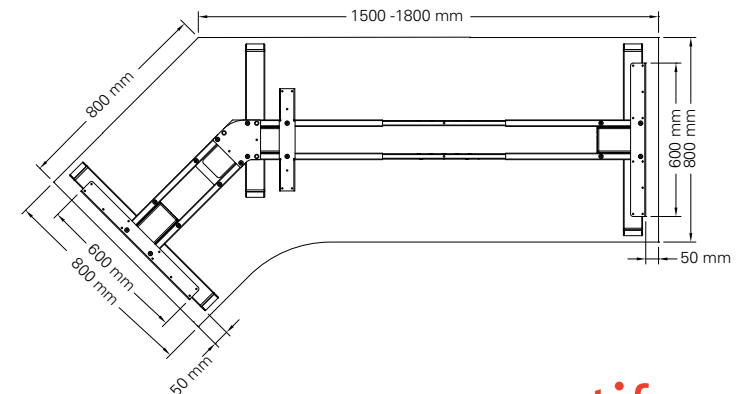

Steelforce Pro 373 SLS 135°

Single step, sit-stand height, electrically adjustable

Height (mm)	min. 690 / max. 1180
Stroke (mm)	490
Speed (mm/s)	39
Width main unit (mm)	min. 1500 / max. 1800
Width ancillary unit (mm)	800
Length of feet (mm)	750
Column size (mm)	70 x 70
Dynamic capacity (kg)	150
Noise dB(A)	<55
Power	V 220 - 240
Plug type	Replaceable
Gross Weight (kg)	48,5

Legs, feet, top supports and crossbars made of powder-coated steel.
Soft start & stop function. Spindle lifting system and low energy consumption.

Surface colour

Pure Silver	●	Purchase code	SLS34N05409498EU-0
Traffic White	○		SLS34N05409429EU-0
Jet Black	●		SLS34N05409490EU-0

Packing dimension single unit

Box 1.	945 x 275 x 168 (LxWxH - mm)
Box 2.	945 x 275 x 168 (LxWxH - mm)

Packing dimension pallet

1140 x 1130 x 970 (LxWxH - mm)	(10 frames)
1140 x 1130 x 1140 (LxWxH - mm)	(12 frames)

Accessories

Please see the accessories section to personalise your height adjustable frame.

Tested according to IEC 60335-1 by Intertek.

actiforce