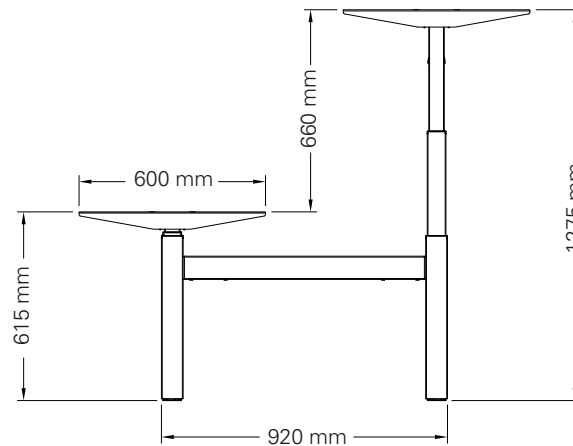

Steelforce Pro 470 Bench

Dual step, sit-stand height electrically adjustable

Height (mm)	min. 615 / max. 1275
Stroke (mm)	660
Speed (mm/s)	39
Width (mm)	min. 1100 / max. 1700
Column size (mm)	70 x 70
Dynamic capacity (kg)	100
Noise dB(A)	<55
Power	V 220 - 240
Plug type	Replaceable
Gross Weight (kg)	68

Legs, feet, top supports & crossbars made of powder coated steel.
Softstart & -stop function.
Spindle lifting system & low energy consumption.

Surface color

Pure Silver	●	Purchase code	SLS134008117J4EU-0
Traffic White	○		SLS13400811729EU-0
Jet Black	●		SLS13400811790EU-0

Packing dimension single unit (2 boxes)

Box 1.	970 x 275 x 320 (LxWxH - mm)
Box 2.	970 x 275 x 320 (LxWxH - mm)

Packing dimension pallet (6 frames)

1140 x 1130 x 1130 (LxWxH - mm)

Accessories

Please see the accessories section to personalise your height adjustable frame.

Tested according to IEC 60335-1 by Intertek.

actiforce