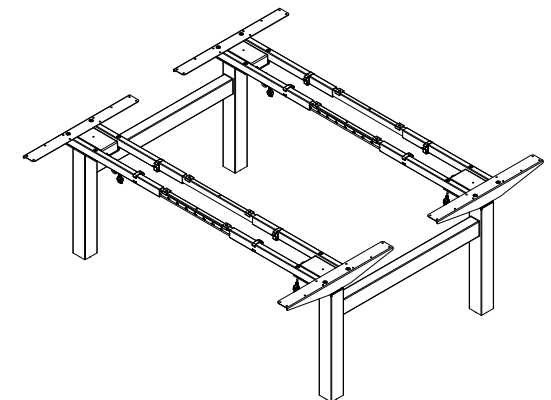

Steelforce Pro 470 Bench

Dual step, sit-stand height electrically adjustable

Height (mm)	min. 615 / max. 1275
Stroke (mm)	660
Speed (mm/s)	39
Width (mm)	min. 1100 / max. 1700
Column size (mm)	70 x 70
Dynamic capacity (kg)	100
Noise dB(A)	<55
Power	V 220 - 240
Plug type	Replaceable
Gross Weight (kg)	68

Legs, feet, top supports & crossbars made of powder coated steel.
Softstart & -stop function.
Spindle lifting system & low energy consumption.

Surface color

Pure Silver	●	Purchase code	SLS134008117J4EU-0
Traffic White	○		SLS13400811729EU-0
Jet Black	●		SLS13400811790EU-0

Packing dimension single unit (2 boxes)

Box 1.	970 x 275 x 320 (LxWxH - mm)
Box 2.	970 x 275 x 320 (LxWxH - mm)

Packing dimension pallet (6 frames)

1140 x 1130 x 1130 (LxWxH - mm)

Accessories

Please see the accessories section to personalise your height adjustable frame.

Tested according to IEC 60335-1 by Intertek.

actiforce