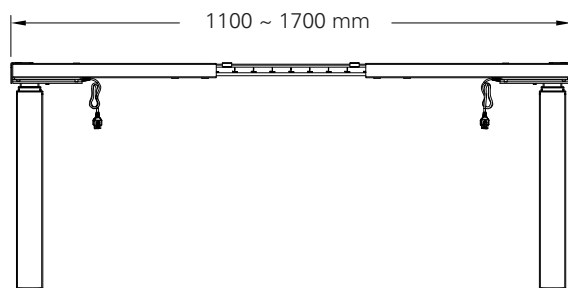

Steelforce Pro 470 Bench

Dual step, sit-stand height electrically adjustable

Height (mm)	min. 615 / max. 1275
Stroke (mm)	660
Speed (mm/s)	39
Width (mm)	min. 1100 / max. 1700
Column size (mm)	70 x 70
Dynamic capacity (kg)	100
Noise dB(A)	<55
Power	V 220 - 240
Plug type	Replaceable
Gross Weight (kg)	68

Legs, feet, top supports & crossbars made of powder coated steel.
Softstart & -stop function.
Spindle lifting system & low energy consumption.

Surface color

Pure Silver	●	Purchase code	SLS134008117J4EU-0
Traffic White	○		SLS13400811729EU-0
Jet Black	●		SLS13400811790EU-0

Packing dimension single unit (2 boxes)

Box 1.	970 x 275 x 320 (LxWxH - mm)
Box 2.	970 x 275 x 320 (LxWxH - mm)

Packing dimension pallet (6 frames)

1140 x 1130 x 1130 (LxWxH - mm)

Accessories

Please see the accessories section to personalise your height adjustable frame.

Tested according to IEC 60335-1 by Intertek.

actiforce