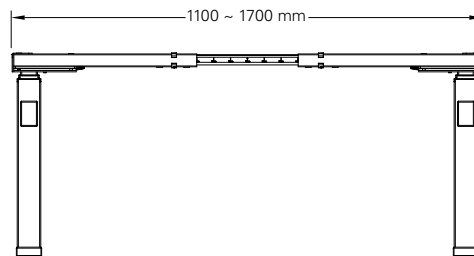

Height (mm)	min. 615 / max. 1275
Stroke (mm)	660
Speed (mm/s)	39
Width (mm)	min. 1100 / max. 1700
Column size (mm)	70 x 70
Dynamic capacity (kg)	80 / 120
Noise dB(A)	<50
Power	V 220 - 240
Plug type	Replaceable
Gross Weight (kg)	35,5

Legs, feet, top supports & crossbars made of powder coated steel.

Softstart & -stop function.

Spindle lifting system & low energy consumption.

Surface color frame

Surface color frame	Purchase code
Pure Silver ●	SLS530004003J4IN-6
Traffic White ○	SLS53000400329IN-6
Jet Black ●	SLS53000400390IN-6
Dark Grey ●	SLS530004003J7IN-6

Surface color Crossbar 330 mm

Surface color Crossbar 330 mm	Purchase code
Pure Silver ●	FA-SLS-TC0006-J2
Traffic White ○	FA-SLS-TC0006-29
Jet Black ●	FA-SLS-TC0006-11
Dark Grey ●	FA-SLS-TC0006-J7

Surface color Crossbar 405 mm

Surface color Crossbar 405 mm	Purchase code frame
Pure Silver ●	FA-SLS-TC0005-J2
Traffic White ○	FA-SLS-TC0005-29
Jet Black ●	FA-SLS-TC0005-11
Dark Grey ●	FA-SLS-TC0005-J7

Surface color Crossbar 480 mm

Surface color Crossbar 480 mm	Purchase code frame
Pure Silver ●	FA-SLS-TC0008-J2
Traffic White ○	FA-SLS-TC0008-29
Jet Black ●	FA-SLS-TC0008-11
Dark Grey ●	FA-SLS-TC0008-J7

Packing dimension single unit

970 x 320 x 315 (LxWxH - mm)

Packing dimension pallet (9 frames)

1140 x 1130 x 1130 (LxWxH - mm)

Accessories

Please see the accessories section to personalise your height adjustable frame.

actiforce