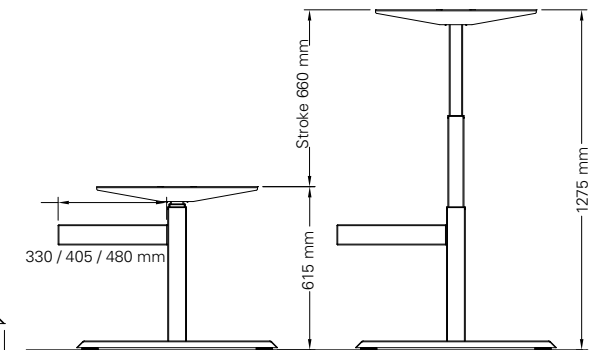

Height (mm)	min. 615 / max. 1275
Stroke (mm)	660
Speed (mm/s)	39
Width (mm)	min. 1100 / max. 1700
Column size (mm)	70 x 70
Dynamic capacity (kg)	80 / 120
Noise dB(A)	<50
Power	V 220 - 240
Plug type	Replaceable
Gross Weight (kg)	35,5

Legs, feet, top supports & crossbars made of powder coated steel.

Softstart & -stop function.

Spindle lifting system & low energy consumption.

Surface color frame

Surface color frame	Purchase code
Pure Silver ●	SLS530004003J4IN-6
Traffic White ○	SLS53000400329IN-6
Jet Black ●	SLS53000400390IN-6
Dark Grey ●	SLS530004003J7IN-6

Surface color Crossbar 330 mm

Surface color Crossbar 330 mm	Purchase code
Pure Silver ●	FA-SLS-TC0006-J2
Traffic White ○	FA-SLS-TC0006-29
Jet Black ●	FA-SLS-TC0006-11
Dark Grey ●	FA-SLS-TC0006-J7

Surface color Crossbar 405 mm

Surface color Crossbar 405 mm	Purchase code frame
Pure Silver ●	FA-SLS-TC0005-J2
Traffic White ○	FA-SLS-TC0005-29
Jet Black ●	FA-SLS-TC0005-11
Dark Grey ●	FA-SLS-TC0005-J7

Surface color Crossbar 480 mm

Surface color Crossbar 480 mm	Purchase code frame
Pure Silver ●	FA-SLS-TC0008-J2
Traffic White ○	FA-SLS-TC0008-29
Jet Black ●	FA-SLS-TC0008-11
Dark Grey ●	FA-SLS-TC0008-J7

Packing dimension single unit

970 x 320 x 315 (LxWxH - mm)

Packing dimension pallet (9 frames)

1140 x 1130 x 1130 (LxWxH - mm)

Accessories

Please see the accessories section to personalise your height adjustable frame.

actiforce