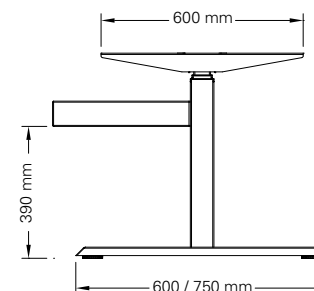

Height (mm)	min. 615 / max. 1275
Stroke (mm)	660
Speed (mm/s)	39
Width (mm)	min. 1100 / max. 1700
Column size (mm)	70 x 70
Dynamic capacity (kg)	80 / 120
Noise dB(A)	<50
Power	V 220 - 240
Plug type	Replaceable
Gross Weight (kg)	35,5

Legs, feet, top supports & crossbars made of powder coated steel.

Softstart & -stop function.

Spindle lifting system & low energy consumption.

Surface color frame

Surface color frame	Purchase code
Pure Silver ●	SLS530004003J4IN-6
Traffic White ○	SLS53000400329IN-6
Jet Black ●	SLS53000400390IN-6
Dark Grey ●	SLS530004003J7IN-6

Surface color Crossbar 330 mm

Surface color Crossbar 330 mm	Purchase code
Pure Silver ●	FA-SLS-TC0006-J2
Traffic White ○	FA-SLS-TC0006-29
Jet Black ●	FA-SLS-TC0006-11
Dark Grey ●	FA-SLS-TC0006-J7

Surface color Crossbar 405 mm

Surface color Crossbar 405 mm	Purchase code frame
Pure Silver ●	FA-SLS-TC0005-J2
Traffic White ○	FA-SLS-TC0005-29
Jet Black ●	FA-SLS-TC0005-11
Dark Grey ●	FA-SLS-TC0005-J7

Surface color Crossbar 480 mm

Surface color Crossbar 480 mm	Purchase code frame
Pure Silver ●	FA-SLS-TC0008-J2
Traffic White ○	FA-SLS-TC0008-29
Jet Black ●	FA-SLS-TC0008-11
Dark Grey ●	FA-SLS-TC0008-J7

Packing dimension single unit

970 x 320 x 315 (LxWxH - mm)

Packing dimension pallet (9 frames)

1140 x 1130 x 1130 (LxWxH - mm)

Accessories

Please see the accessories section to personalise your height adjustable frame.

actiforce