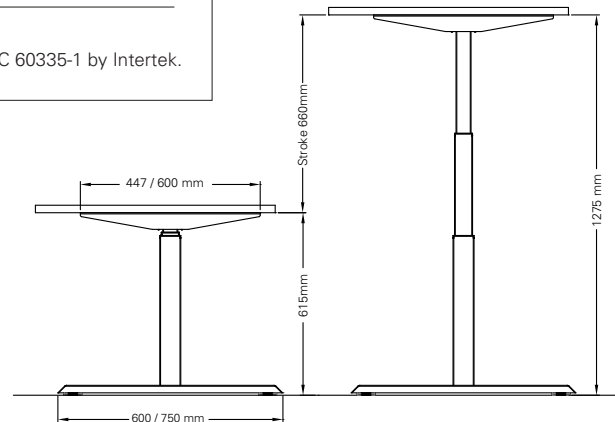

Steelforce Pro 472 SLS 120°

Dual step, sit-stand height electrically adjustable

Height (mm)	min. 615 / max. 1275
Stroke (mm)	660
Speed (mm/s)	39
Width (mm)	min. 1200 / max. 1400
Width ancillary unit (mm)	min. 1200 / max. 1400
Length of feet (mm)	2 x 750 mm / 1 x 600 mm
Column size (mm)	70 x 70
Dynamic capacity (kg)	150
Noise dB(A)	<55
Power	V 220 - 240
Plug type	Replaceable
Gross Weight (kg)	52,5

Packing dimension single unit

Box 1. 945 x 275 x 168 (LxVxH - mm)
Box 2. 945 x 275 x 168 (LxVxH - mm)

Packing dimension pallet (12 frames)

1140 x 1130 x 1210 (LxWxH - mm)

Accessories

Please see the accessories section to personalise your height adjustable frame.

***Optional as XL-version (min. 1500 - max. 1800 mm)**

Tested according to IEC 60335-1 by Intertek.

actiforce