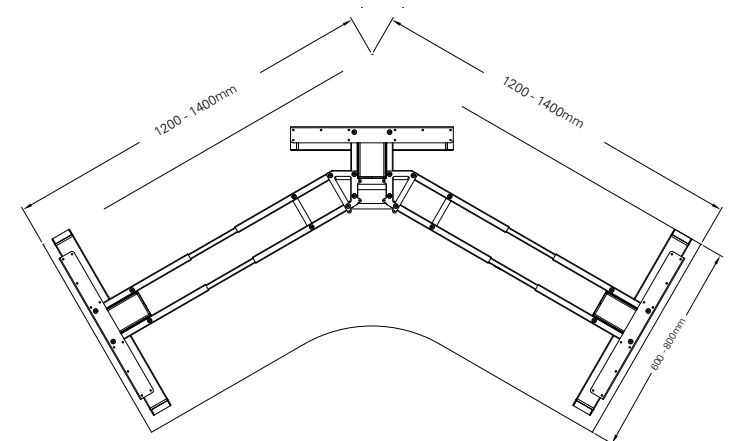

Steelforce Pro 472 SLS 120°

Dual step, sit-stand height electrically adjustable

Height (mm)	min. 615 / max. 1275
Stroke (mm)	660
Speed (mm/s)	39
Width (mm)	min. 1200 / max. 1400
Width ancillary unit (mm)	min. 1200 / max. 1400
Length of feet (mm)	2 x 750 mm / 1 x 600 mm
Column size (mm)	70 x 70
Dynamic capacity (kg)	150
Noise dB(A)	<55
Power	V 220 - 240
Plug type	Replaceable
Gross Weight (kg)	52,5

Packing dimension single unit

Box 1. 945 x 275 x 168 (LxVxH - mm)
Box 2. 945 x 275 x 168 (LxVxH - mm)

Packing dimension pallet (12 frames)

1140 x 1130 x 1210 (LxWxH - mm)

Accessories

Please see the accessories section to personalise your height adjustable frame.

***Optional as XL-version (min. 1500 - max. 1800 mm)**

Tested according to IEC 60335-1 by Intertek.

actiforce