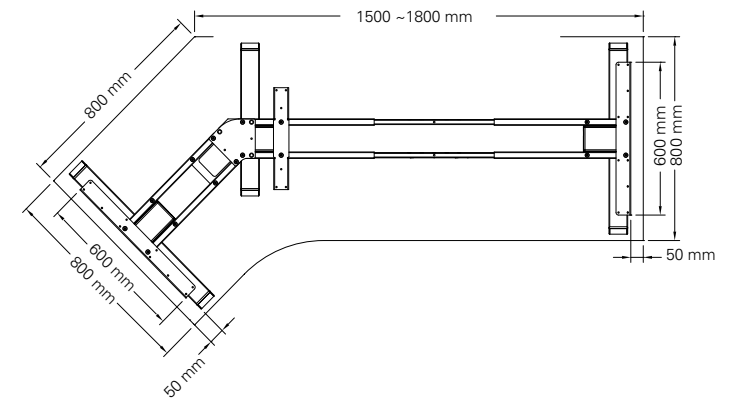

Steelforce Pro 473 SLS 135°

Dual step, sit-stand, height electrically adjustable

Height (mm)	min. 615 / max. 1275
Stroke (mm)	660
Speed (mm/s)	39
Width main unit (mm)	min. 1500 / max. 1800
Width ancillary unit (mm)	800
Length of feet (mm)	750
Column size (mm)	70 x 70
Dynamic capacity (kg)	150
Noise dB(A)	<55
Power	V 220 - 240
Plug type	Replaceable
Gross Weight (kg)	50

Legs, feet, top supports and crossbars made of powder-coated steel.
Soft start & stop function.
Spindle lifting system and low energy consumption.

Surface colour

Surface colour		Purchase code
Pure Silver	●	SLS29J05009483EU-0
Traffic White	○	SLS29J05009429EU-0
Jet Black	●	SLS29J05009490EU-0

Packing dimension single unit

Box 1. 945 x 275 x 168 (LxWxH - mm)
Box 2. 945 x 275 x 168 (LxWxH - mm)

Packing dimension pallet

1140 x 1130 x 970 (LxWxH - mm) (10 frames)
1140 x 1130 x 1140 (LxWxH - mm) (12 frames)

Accessories

Please see the accessories section to personalise your height adjustable frame.

Tested according to IEC 60335-1 by Intertek.

actiforce