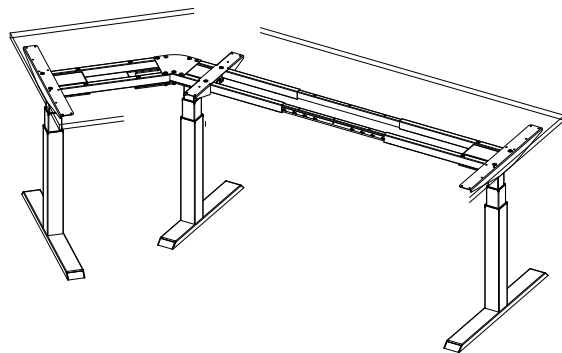

Steelforce Pro 473 SLS 135°

Dual step, sit-stand, height electrically adjustable

Height (mm)	min. 615 / max. 1275
Stroke (mm)	660
Speed (mm/s)	39
Width main unit (mm)	min. 1500 / max. 1800
Width ancillary unit (mm)	800
Length of feet (mm)	750
Column size (mm)	70 x 70
Dynamic capacity (kg)	150
Noise dB(A)	<55
Power	V 220 - 240
Plug type	Replaceable
Gross Weight (kg)	50

Legs, feet, top supports and crossbars made of powder-coated steel.
Soft start & stop function.
Spindle lifting system and low energy consumption.

Surface colour

Surface colour		Purchase code
Pure Silver	●	SLS29J05009483EU-0
Traffic White	○	SLS29J05009429EU-0
Jet Black	●	SLS29J05009490EU-0

Packing dimension single unit

Box 1. 945 x 275 x 168 (LxWxH - mm)
Box 2. 945 x 275 x 168 (LxWxH - mm)

Packing dimension pallet

1140 x 1130 x 970 (LxWxH - mm) (10 frames)
1140 x 1130 x 1140 (LxWxH - mm) (12 frames)

Accessories

Please see the accessories section to personalise your height adjustable frame.

Tested according to IEC 60335-1 by Intertek.

actiforce