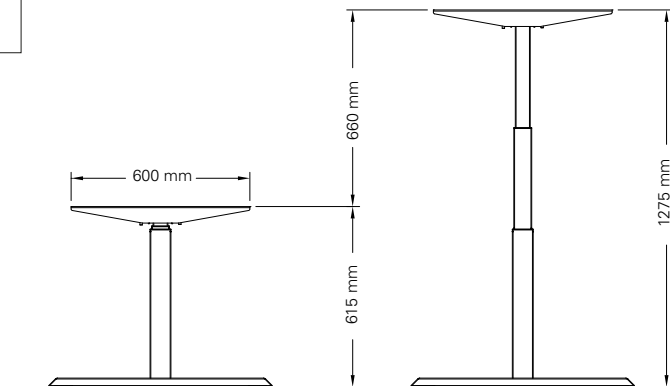

Steelforce Pro 473 SLS 135°

Dual step, sit-stand, height electrically adjustable

Height (mm)	min. 615 / max. 1275
Stroke (mm)	660
Speed (mm/s)	39
Width main unit (mm)	min. 1500 / max. 1800
Width ancillary unit (mm)	800
Length of feet (mm)	750
Column size (mm)	70 x 70
Dynamic capacity (kg)	150
Noise dB(A)	<55
Power	V 220 - 240
Plug type	Replaceable
Gross Weight (kg)	50

Legs, feet, top supports and crossbars made of powder-coated steel.
Soft start & stop function.
Spindle lifting system and low energy consumption.

Surface colour

Surface colour		Purchase code
Pure Silver	●	SLS29J05009483EU-0
Traffic White	○	SLS29J05009429EU-0
Jet Black	●	SLS29J05009490EU-0

Packing dimension single unit

Box 1. 945 x 275 x 168 (LxWxH - mm)
Box 2. 945 x 275 x 168 (LxWxH - mm)

Packing dimension pallet

1140 x 1130 x 970 (LxWxH - mm) (10 frames)
1140 x 1130 x 1140 (LxWxH - mm) (12 frames)

Accessories

Please see the accessories section to personalise your height adjustable frame.

Tested according to IEC 60335-1 by Intertek.

actiforce