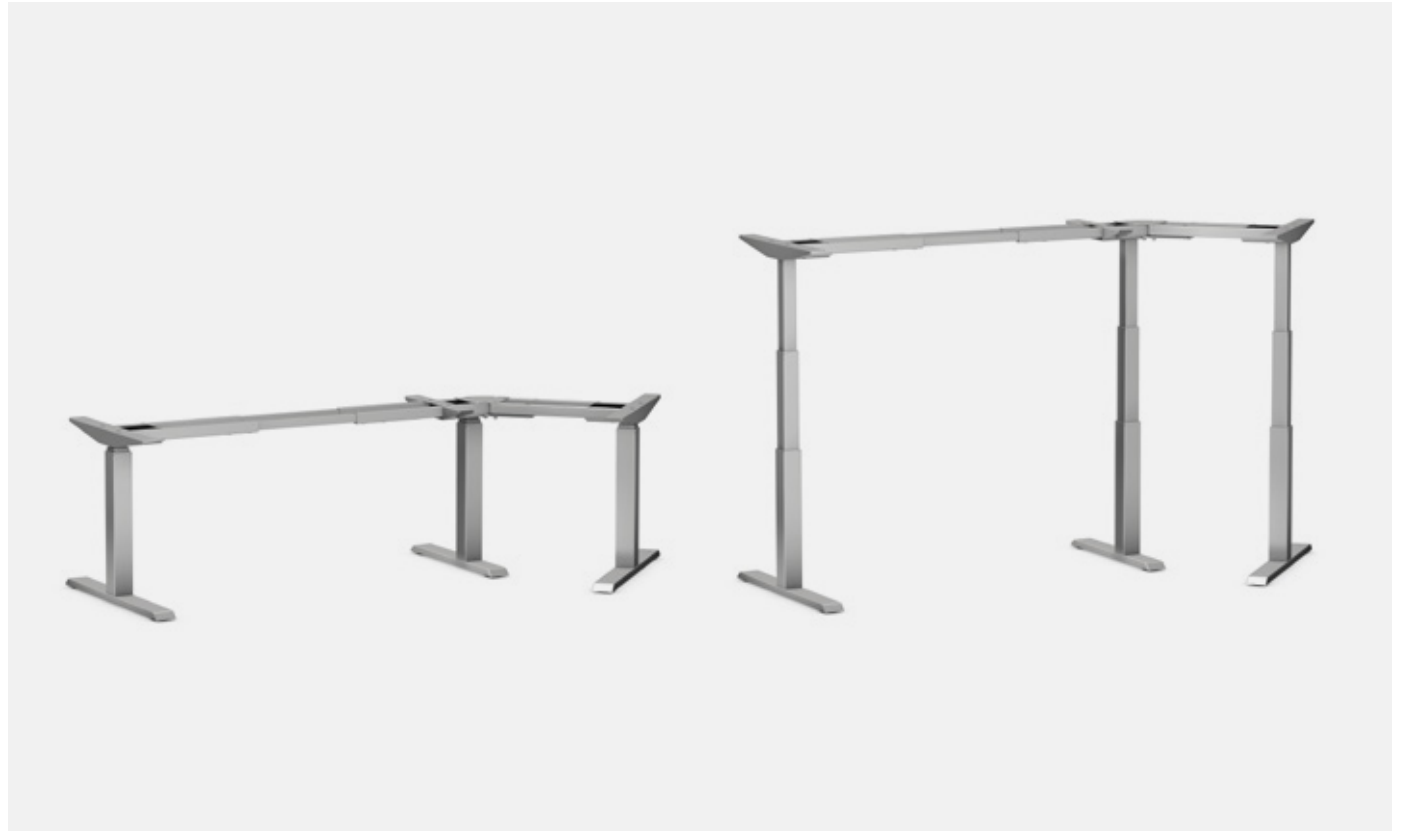

Steelforce Pro 473 SLS 135°

Dual step, sit-stand, height electrically adjustable

Height (mm)	min. 615 / max. 1275
Stroke (mm)	660
Speed (mm/s)	39
Width main unit (mm)	min. 1500 / max. 1800
Width ancillary unit (mm)	800
Length of feet (mm)	750
Column size (mm)	70 x 70
Dynamic capacity (kg)	150
Noise dB(A)	<55
Power	V 220 - 240
Plug type	Replaceable
Gross Weight (kg)	50

Legs, feet, top supports and crossbars made of powder-coated steel.
Soft start & stop function.
Spindle lifting system and low energy consumption.

Surface colour

Surface colour		Purchase code
Pure Silver	●	SLS29J05009483EU-0
Traffic White	○	SLS29J05009429EU-0
Jet Black	●	SLS29J05009490EU-0

Packing dimension single unit

Box 1. 945 x 275 x 168 (LxWxH - mm)
Box 2. 945 x 275 x 168 (LxWxH - mm)

Packing dimension pallet

1140 x 1130 x 970 (LxWxH - mm) (10 frames)
1140 x 1130 x 1140 (LxWxH - mm) (12 frames)

Accessories

Please see the accessories section to personalise your height adjustable frame.

Tested according to IEC 60335-1 by Intertek.

actiforce