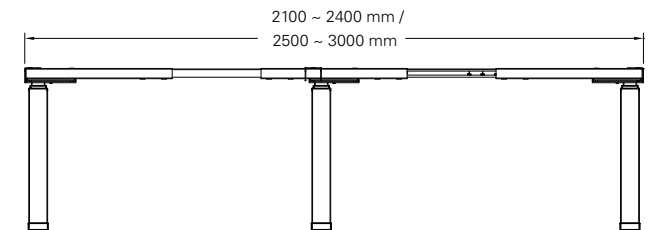

Steelforce Pro 475 SLS Conference + XL

Dual step, sit-stand, height electrically adjustable

Height (mm)	min. 615 / max. 1275
Stroke (mm)	660
Speed (mm/s)	39
Width Standard version (mm)	min. 2100 / max. 2400
Width XL version (mm)	min. 2500 / max. 3000
Length of feet (mm)	2x 750 / 1x 600
Column size (mm)	70 x 70
Dynamic capacity (kg)	150
Noise dB(A)	<55
Power	V 220 - 240
Plug type	Replaceable
Gross Weight Standard version (kg)	49
Gross Weight XL version (kg)	53

Legs, feet, top supports and crossbars made of powder-coated steel.
Soft start & stop function.
Spindle lifting system and low energy consumption.

Surface colour		Purchase code
Pure Silver	●	SLS26J05016483EU-0
Traffic White	○	SLS26J05016429EU-0
Jet Black	●	SLS26J05016490EU-0

Packing dimension single unit

Box 1. 945 x 275 x 168 (LxWxH - mm)
Box 2. 945 x 275 x 168 (LxWxH - mm)

Packing dimension pallet (12 frames)

1140 x 1130 x 1210 (LxWxH - mm)

Accessories

Please see the accessories section to personalise your height adjustable frame.

Tested according to IEC 60335-1 by Intertek.

actiforce