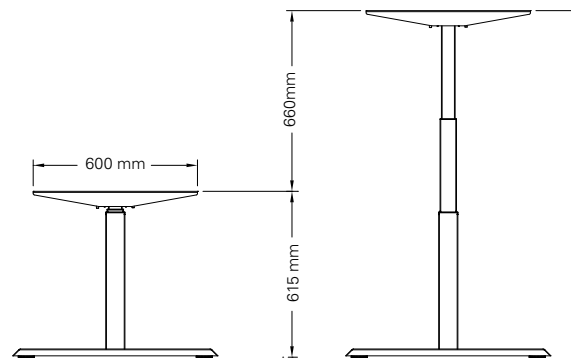

Steelforce Pro 475 SLS Conference + XL

Dual step, sit-stand, height electrically adjustable

Height (mm)	min. 615 / max. 1275
Stroke (mm)	660
Speed (mm/s)	39
Width Standard version (mm)	min. 2100 / max. 2400
Width XL version (mm)	min. 2500 / max. 3000
Length of feet (mm)	2x 750 / 1x 600
Column size (mm)	70 x 70
Dynamic capacity (kg)	150
Noise dB(A)	<55
Power	V 220 - 240
Plug type	Replaceable
Gross Weight Standard version (kg)	49
Gross Weight XL version (kg)	53

Legs, feet, top supports and crossbars made of powder-coated steel.
Soft start & stop function.
Spindle lifting system and low energy consumption.

Surface colour		Purchase code
Pure Silver	●	SLS26J05016483EU-0
Traffic White	○	SLS26J05016429EU-0
Jet Black	●	SLS26J05016490EU-0

Packing dimension single unit

Box 1. 945 x 275 x 168 (LxWxH - mm)
Box 2. 945 x 275 x 168 (LxWxH - mm)

Packing dimension pallet (12 frames)

1140 x 1130 x 1210 (LxWxH - mm)

Accessories

Please see the accessories section to personalise your height adjustable frame.

Tested according to IEC 60335-1 by Intertek.

actiforce