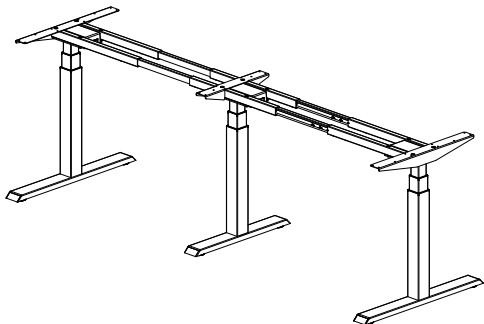

Steelforce Pro 475 SLS Conference + XL

Dual step, sit-stand, height electrically adjustable

Height (mm)	min. 615 / max. 1275
Stroke (mm)	660
Speed (mm/s)	39
Width Standard version (mm)	min. 2100 / max. 2400
Width XL version (mm)	min. 2500 / max. 3000
Length of feet (mm)	2x 750 / 1x 600
Column size (mm)	70 x 70
Dynamic capacity (kg)	150
Noise dB(A)	<55
Power	V 220 - 240
Plug type	Replaceable
Gross Weight Standard version (kg)	49
Gross Weight XL version (kg)	53

Legs, feet, top supports and crossbars made of powder-coated steel.
Soft start & stop function.
Spindle lifting system and low energy consumption.

Surface colour		Purchase code
Pure Silver	●	SLS26J05016483EU-0
Traffic White	○	SLS26J05016429EU-0
Jet Black	●	SLS26J05016490EU-0

Packing dimension single unit

Box 1. 945 x 275 x 168 (LxWxH - mm)
Box 2. 945 x 275 x 168 (LxWxH - mm)

Packing dimension pallet (12 frames)

1140 x 1130 x 1210 (LxWxH - mm)

Accessories

Please see the accessories section to personalise your height adjustable frame.

Tested according to IEC 60335-1 by Intertek.

actiforce