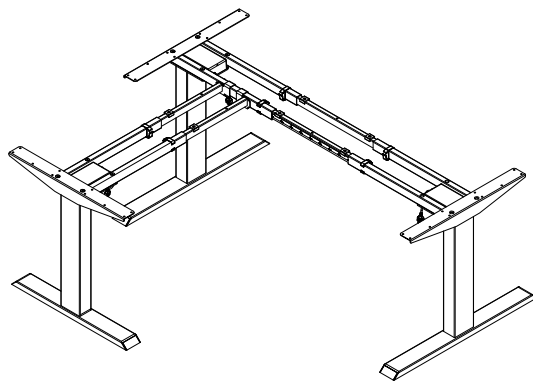

Steelforce Pro 671 SLS 90°

Dual step, sit-stand height electrically adjustable

Height (mm)	min. 615 / max. 1275
Stroke (mm)	660
Speed (mm/s)	39
Width main unit (mm)	min. 1100 / max. 1700
Width ancillary unit (mm)	min. 1050 / max. 1650
Column size (mm)	60 x 90
Dynamic capacity (kg)	150
Noise dB(A)	<55
Power	V 220 - 240
Plug type	Replaceable
Weight (kg)	51

Legs, feet, top supports and crossbars made of powder-coated steel.
Soft start & stop function.
Spindle lifting system and low energy consumption.

Surface colour

Surface colour		Purchase code
Silver	●	SLS18000007483EU-0
White	○	SLS18000007429EU-0
Black	●	SLS18000007490EU-0

Packing dimension single unit

Box 1. 960 x 285 x 185 (LxWxH - mm)

Box 2. 960 x 285 x 185 (LxWxH - mm)

Packing dimension pallet (12 frames)

1140 x 1130 x 1060 (LxWxH - mm)

Accessories

Please see the accessories section to personalise your height adjustable frame.

Tested according to IEC 60335-1 by Intertek.

actiforce