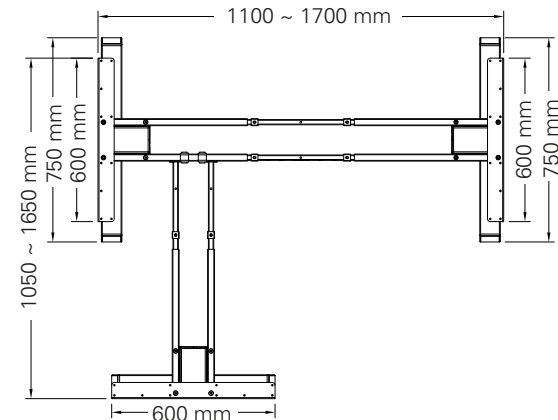

Steelforce Pro 671 SLS 90°

Dual step, sit-stand height electrically adjustable

Height (mm)	min. 615 / max. 1275
Stroke (mm)	660
Speed (mm/s)	39
Width main unit (mm)	min. 1100 / max. 1700
Width ancillary unit (mm)	min. 1050 / max. 1650
Column size (mm)	60 x 90
Dynamic capacity (kg)	150
Noise dB(A)	<55
Power	V 220 - 240
Plug type	Replaceable
Weight (kg)	51

Legs, feet, top supports and crossbars made of powder-coated steel.
Soft start & stop function.
Spindle lifting system and low energy consumption.

Surface colour

Surface colour		Purchase code
Silver	●	SLS18000007483EU-0
White	○	SLS18000007429EU-0
Black	●	SLS18000007490EU-0

Packing dimension single unit

Box 1. 960 x 285 x 185 (LxWxH - mm)

Box 2. 960 x 285 x 185 (LxWxH - mm)

Packing dimension pallet (12 frames)

1140 x 1130 x 1060 (LxWxH - mm)

Accessories

Please see the accessories section to personalise your height adjustable frame.

Tested according to IEC 60335-1 by Intertek.

actiforce