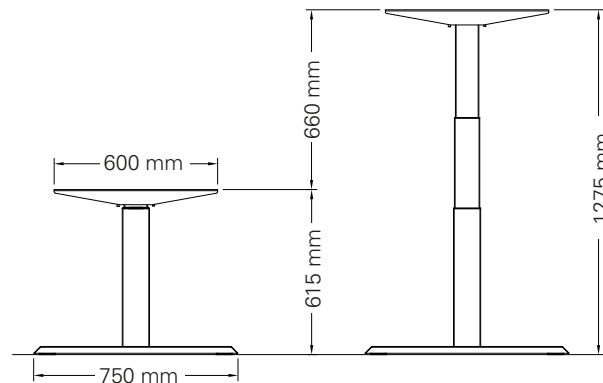

Steelforce Pro 671 SLS 90°

Dual step, sit-stand height electrically adjustable

Height (mm)	min. 615 / max. 1275
Stroke (mm)	660
Speed (mm/s)	39
Width main unit (mm)	min. 1100 / max. 1700
Width ancillary unit (mm)	min. 1050 / max. 1650
Column size (mm)	60 x 90
Dynamic capacity (kg)	150
Noise dB(A)	<55
Power	V 220 - 240
Plug type	Replaceable
Weight (kg)	51

Legs, feet, top supports and crossbars made of powder-coated steel.
Soft start & stop function.
Spindle lifting system and low energy consumption.

Surface colour

Surface colour		Purchase code
Silver	●	SLS18000007483EU-0
White	○	SLS18000007429EU-0
Black	●	SLS18000007490EU-0

Packing dimension single unit

Box 1. 960 x 285 x 185 (LxWxH - mm)

Box 2. 960 x 285 x 185 (LxWxH - mm)

Packing dimension pallet (12 frames)

1140 x 1130 x 1060 (LxWxH - mm)

Accessories

Please see the accessories section to personalise your height adjustable frame.

Tested according to IEC 60335-1 by Intertek.

actiforce