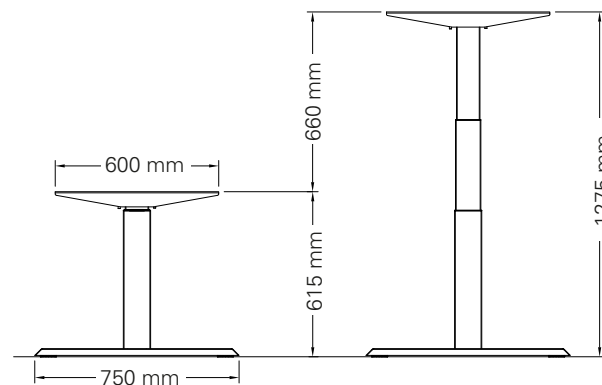

Steelforce Pro 671 SLS 90°

Dual step, sit-stand, height electrically adjustable

Height (mm)	min. 615 / max. 1275
Stroke (mm)	660
Speed (mm/s)	39
Width main unit (mm)	min. 1100 / max. 1700
Width ancillary unit Standard (mm)	min. 1050 / max. 1650
Width ancillary unit XL (mm)	min. 1450 / max. 1650
Length of feet	2x 750 mm / 1x 600 mm
Column size (mm)	60 x 90
Dynamic capacity (kg)	150
Noise dB(A)	<55
Power	V 220 - 240
Plug type	Replaceable
Weight (kg)	50,5

Surface colour XL-version

Surface colour		Purchase code
Pure Silver	●	SLS35E00007483EU-0
Traffic White	○	SLS35E00007429EU-0
Jet Black	●	SLS35E00007490EU-0

Packing dimension single unit

Box 1. 945 x 275 x 168 (LxWxH - mm)

Box 2. 945 x 275 x 168 (LxWxH - mm)

Packing dimension pallet (12 frames)

1140 x 1130 x 1210 (LxWxH - mm)

Accessories

Please see the accessories section to personalise your height adjustable frame.

Tested according to IEC 60335-1 by Intertek.