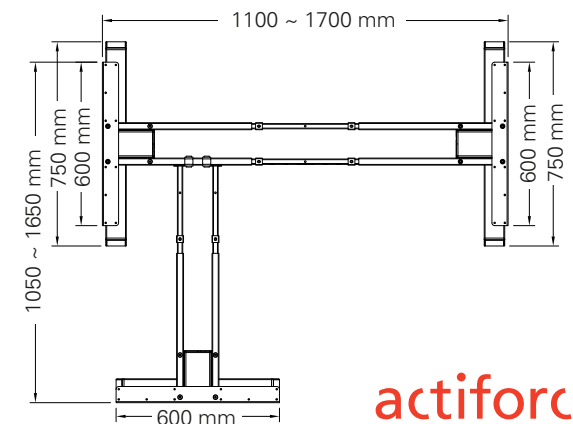

Steelforce Pro 671 SLS 90°

Dual step, sit-stand, height electrically adjustable

Height (mm)	min. 615 / max. 1275
Stroke (mm)	660
Speed (mm/s)	39
Width main unit (mm)	min. 1100 / max. 1700
Width ancillary unit Standard (mm)	min. 1050 / max. 1650
Width ancillary unit XL (mm)	min. 1450 / max. 1650
Length of feet	2x 750 mm / 1x 600 mm
Column size (mm)	60 x 90
Dynamic capacity (kg)	150
Noise dB(A)	<55
Power	V 220 - 240
Plug type	Replaceable
Weight (kg)	50,5

Surface colour XL-version

Surface colour		Purchase code
Pure Silver	●	SLS35E00007483EU-0
Traffic White	○	SLS35E00007429EU-0
Jet Black	●	SLS35E00007490EU-0

Packing dimension single unit

Box 1. 945 x 275 x 168 (LxWxH - mm)

Box 2. 945 x 275 x 168 (LxWxH - mm)

Packing dimension pallet (12 frames)

1140 x 1130 x 1210 (LxWxH - mm)

Accessories

Please see the accessories section to personalise your height adjustable frame.

Tested according to IEC 60335-1 by Intertek.