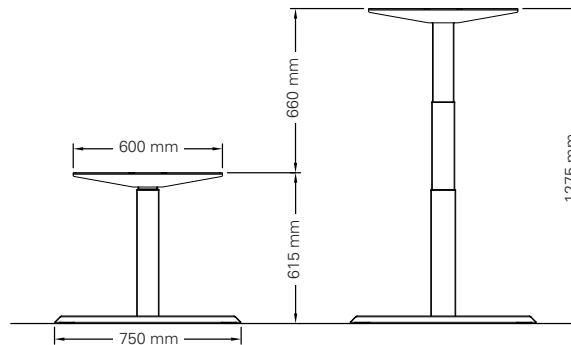

Steelforce Pro 675 SLS Conference + XL

Dual step, sit-stand, height electrically adjustable

Height (mm)	min. 615 / max. 1275
Stroke (mm)	660
Speed (mm/s)	39
Width Standard version (mm)	min. 2100 / max. 2400
Width XL version (mm)	min. 2500 / max. 3000
Length of feet	1x 750 mm / 2x 600 mm
Column size (mm)	60 x 90
Dynamic capacity (kg)	150
Noise dB(A)	<55
Power	V 220 - 240
Plug type	Replaceable
Weight (kg)	48

Legs, feet, top supports and crossbars made of powder-coated steel.
Soft start & stop function.
Spindle lifting system and low energy consumption.

Surface colour Standard version

Surface colour		Purchase code
Pure Silver	●	SLS37E05016483EU-0
Traffic White	○	SLS37E05016429EU-0
Jet Black	●	SLS37E05016490EU-0

Surface colour XL-version

Surface colour		Purchase code
Pure Silver	●	SLS37H05017483EU-0
Traffic White	○	SLS37H05017429EU-0
Jet Black	●	SLS37H05017490EU-0

Packing dimension single unit

Box 1 .945 x 275 x 168 (LxWxH - mm)

Box 2 .945 x 275 x 168 (LxWxH - mm)

Packing dimension pallet (12 frames)

1140 x 1130 x 1210 (LxWxH - mm)

Accessories

Please see the accessories section to personalise your height adjustable frame.

Tested according to IEC 60335-1 by Intertek.

actiforce