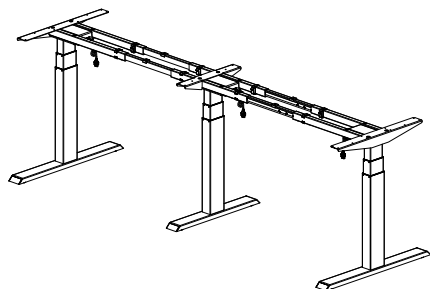

Steelforce Pro 675 SLS Conference + XL

Dual step, sit-stand, height electrically adjustable

Height (mm)	min. 615 / max. 1275
Stroke (mm)	660
Speed (mm/s)	39
Width Standard version (mm)	min. 2100 / max. 2400
Width XL version (mm)	min. 2500 / max. 3000
Length of feet	1x 750 mm / 2x 600 mm
Column size (mm)	60 x 90
Dynamic capacity (kg)	150
Noise dB(A)	<55
Power	V 220 - 240
Plug type	Replaceable
Weight (kg)	48

Legs, feet, top supports and crossbars made of powder-coated steel.
Soft start & stop function.
Spindle lifting system and low energy consumption.

Surface colour Standard version

Surface colour		Purchase code
Pure Silver	●	SLS37E05016483EU-0
Traffic White	○	SLS37E05016429EU-0
Jet Black	●	SLS37E05016490EU-0

Surface colour XL-version

Surface colour		Purchase code
Pure Silver	●	SLS37H05017483EU-0
Traffic White	○	SLS37H05017429EU-0
Jet Black	●	SLS37H05017490EU-0

Packing dimension single unit

Box 1 .945 x 275 x 168 (LxWxH - mm)

Box 2 .945 x 275 x 168 (LxWxH - mm)

Packing dimension pallet (12 frames)

1140 x 1130 x 1210 (LxWxH - mm)

Accessories

Please see the accessories section to personalise your height adjustable frame.

Tested according to IEC 60335-1 by Intertek.

actiforce