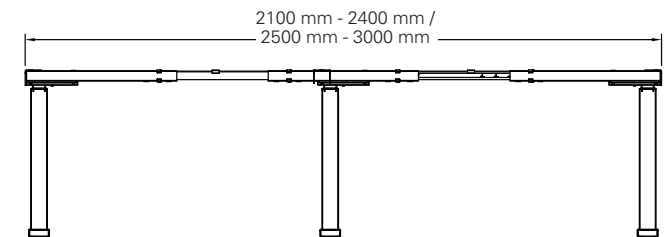

Steelforce Pro 675 SLS Conference + XL

Dual step, sit-stand, height electrically adjustable

Height (mm)	min. 615 / max. 1275
Stroke (mm)	660
Speed (mm/s)	39
Width Standard version (mm)	min. 2100 / max. 2400
Width XL version (mm)	min. 2500 / max. 3000
Length of feet	1x 750 mm / 2x 600 mm
Column size (mm)	60 x 90
Dynamic capacity (kg)	150
Noise dB(A)	<55
Power	V 220 - 240
Plug type	Replaceable
Weight (kg)	48

Legs, feet, top supports and crossbars made of powder-coated steel.
Soft start & stop function.
Spindle lifting system and low energy consumption.

Surface colour Standard version

Surface colour		Purchase code
Pure Silver	●	SLS37E05016483EU-0
Traffic White	○	SLS37E05016429EU-0
Jet Black	●	SLS37E05016490EU-0

Surface colour XL-version

Surface colour		Purchase code
Pure Silver	●	SLS37H05017483EU-0
Traffic White	○	SLS37H05017429EU-0
Jet Black	●	SLS37H05017490EU-0

Packing dimension single unit

Box 1 .945 x 275 x 168 (LxWxH - mm)

Box 2 .945 x 275 x 168 (LxWxH - mm)

Packing dimension pallet (12 frames)

1140 x 1130 x 1210 (LxWxH - mm)

Accessories

Please see the accessories section to personalise your height adjustable frame.

Tested according to IEC 60335-1 by Intertek.

actiforce