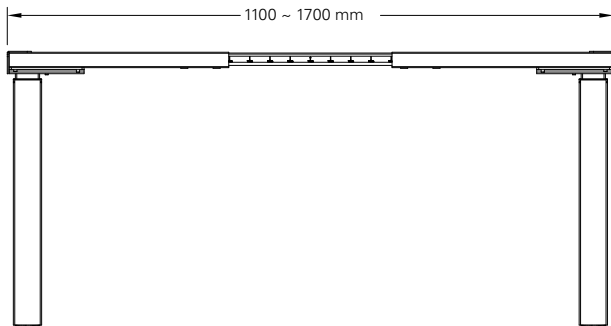

Steelforce Mute 370 Bench SLS

Single step, sit-stand, height electrically adjustable

Height (mm)	min. 690 / max. 1180
Stroke (mm)	490
Speed (mm/s)	30
Width (mm)	min. 1100 / max. 1700
Column size (mm)	70 x 70
Dynamic capacity (kg)	120 (ControlForce 2)
Noise dB(A)	<45
Power	100 - 240Vac, 50-60Hz, 5.3A
Plug type	Replaceable
Gross Weight (kg)	57,5

Legs, feet, top supports & crossbars made of powder coated steel.
Softstart & -stop function.
Spindle lifting system & low energy consumption.

Surface color		Purchase code
Pure Silver	●	SLS614118117J4XX-0
Traffic White	○	SLS61411811729XX-0
Jet Black	●	SLS61411811790XX-0

Packing dimension single unit (2 boxes)

Box 1. 955 x 355 x 248 (LxWxH - mm)

Box 2. 955 x 355 x 248 (LxWxH - mm)

Packing dimension pallet (6 frames)

1140 x 1130 x 1130 (LxWxH - mm)

Accessories

Please see the accessories section to personalise your height adjustable frame.

actiforce