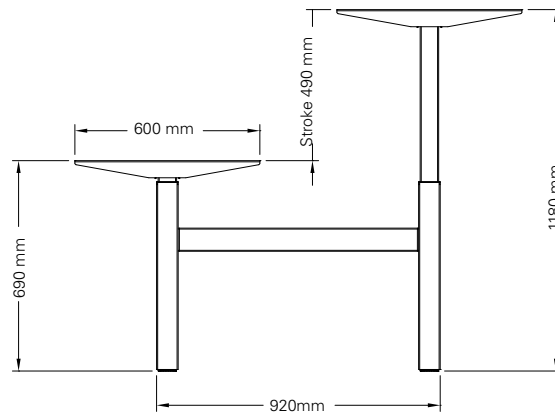

Steelforce Mute 370 Bench SLS

Single step, sit-stand, height electrically adjustable

Height (mm)	min. 690 / max. 1180
Stroke (mm)	490
Speed (mm/s)	30
Width (mm)	min. 1100 / max. 1700
Column size (mm)	70 x 70
Dynamic capacity (kg)	120 (ControlForce 2)
Noise dB(A)	<45
Power	100 - 240Vac, 50-60Hz, 5.3A
Plug type	Replaceable
Gross Weight (kg)	57,5

Legs, feet, top supports & crossbars made of powder coated steel.
Softstart & -stop function.
Spindle lifting system & low energy consumption.

Surface color		Purchase code
Pure Silver	●	SLS614118117J4XX-0
Traffic White	○	SLS61411811729XX-0
Jet Black	●	SLS61411811790XX-0

Packing dimension single unit (2 boxes)

Box 1. 955 x 355 x 248 (LxWxH - mm)

Box 2. 955 x 355 x 248 (LxWxH - mm)

Packing dimension pallet (6 frames)

1140 x 1130 x 1130 (LxWxH - mm)

Accessories

Please see the accessories section to personalise your height adjustable frame.

actiforce