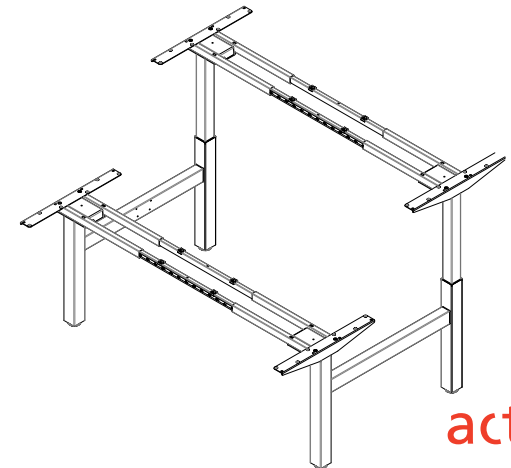

Steelforce Mute 370 Bench SLS

Single step, sit-stand, height electrically adjustable

Height (mm)	min. 690 / max. 1180
Stroke (mm)	490
Speed (mm/s)	30
Width (mm)	min. 1100 / max. 1700
Column size (mm)	70 x 70
Dynamic capacity (kg)	120 (ControlForce 2)
Noise dB(A)	<45
Power	100 - 240Vac, 50-60Hz, 5.3A
Plug type	Replaceable
Gross Weight (kg)	57,5

Legs, feet, top supports & crossbars made of powder coated steel.
Softstart & -stop function.
Spindle lifting system & low energy consumption.

Surface color		Purchase code
Pure Silver	●	SLS614118117J4XX-0
Traffic White	○	SLS61411811729XX-0
Jet Black	●	SLS61411811790XX-0

Packing dimension single unit (2 boxes)

Box 1. 955 x 355 x 248 (LxWxH - mm)

Box 2. 955 x 355 x 248 (LxWxH - mm)

Packing dimension pallet (6 frames)

1140 x 1130 x 1130 (LxWxH - mm)

Accessories

Please see the accessories section to personalise your height adjustable frame.

actiforce