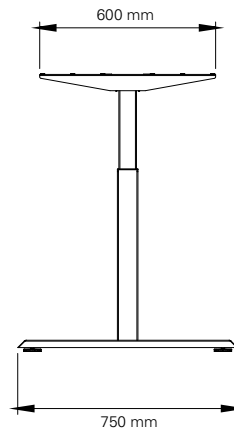

Steelforce Mute 370 SLS

Single step, sit-stand, height electrically adjustable

Height (mm)	min. 690 / max. 1180
Stroke (mm)	490
Speed (mm/s)	30
Width (mm)	min. 1100 / max. 1700
Length of feet (mm)	750
Column size (mm)	70 x 70
Dynamic capacity (kg)	120 (ControlForce 2)
Noise dB(A)	<45
Power	100 - 240Vac, 50-60Hz, 5.3A
Plug type	Replaceable
Gross Weight (kg)	29

Legs, feet, top supports & crossbars made of powder coated steel.
Softstart & -stop function.
Spindle lifting system & low energy consumption.

Surface color		Purchase code
Pure Silver	●	SLS600118007J4XX
Traffic White	○	SLS60011800729XX
Jet Black	●	SLS60011800790XX

Packing dimension single unit

945 x 275 x 168 (LxWxH - mm)

Packing dimension pallet (20 frames)

1140 x 1130 x 1130 (LxWxH - mm)

Accessories

Please see the accessories section to personalise your height adjustable frame.

actiforce