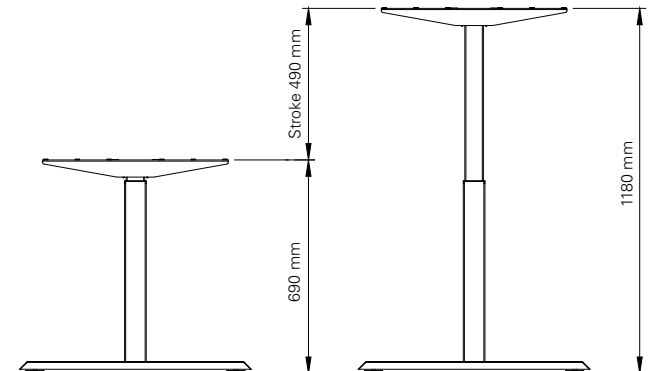

Steelforce Mute 370 SLS

Single step, sit-stand, height electrically adjustable

Height (mm)	min. 690 / max. 1180
Stroke (mm)	490
Speed (mm/s)	30
Width (mm)	min. 1100 / max. 1700
Length of feet (mm)	750
Column size (mm)	70 x 70
Dynamic capacity (kg)	120 (ControlForce 2)
Noise dB(A)	<45
Power	100 - 240Vac, 50-60Hz, 5.3A
Plug type	Replaceable
Gross Weight (kg)	29

Legs, feet, top supports & crossbars made of powder coated steel.
Softstart & -stop function.
Spindle lifting system & low energy consumption.

Surface color		Purchase code
Pure Silver	●	SLS600118007J4XX
Traffic White	○	SLS60011800729XX
Jet Black	●	SLS60011800790XX

Packing dimension single unit

945 x 275 x 168 (LxWxH - mm)

Packing dimension pallet (20 frames)

1140 x 1130 x 1130 (LxWxH - mm)

Accessories

Please see the accessories section to personalise your height adjustable frame.

actiforce