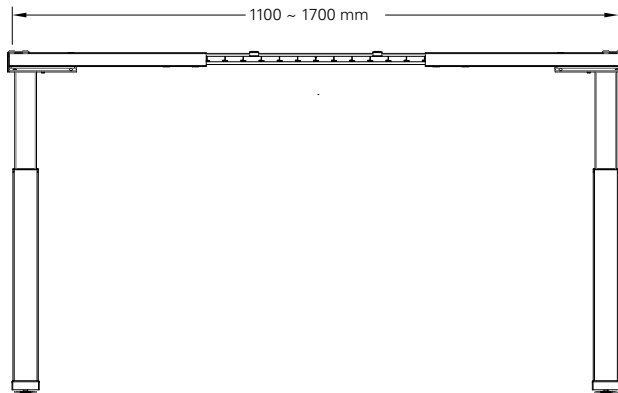

Steelforce Mute 370 SLS

Single step, sit-stand, height electrically adjustable

Height (mm)	min. 690 / max. 1180
Stroke (mm)	490
Speed (mm/s)	30
Width (mm)	min. 1100 / max. 1700
Length of feet (mm)	750
Column size (mm)	70 x 70
Dynamic capacity (kg)	120 (ControlForce 2)
Noise dB(A)	<45
Power	100 - 240Vac, 50-60Hz, 5.3A
Plug type	Replaceable
Gross Weight (kg)	29

Legs, feet, top supports & crossbars made of powder coated steel.
Softstart & -stop function.
Spindle lifting system & low energy consumption.

Surface color		Purchase code
Pure Silver	●	SLS600118007J4XX
Traffic White	○	SLS60011800729XX
Jet Black	●	SLS60011800790XX

Packing dimension single unit

945 x 275 x 168 (LxWxH - mm)

Packing dimension pallet (20 frames)

1140 x 1130 x 1130 (LxWxH - mm)

Accessories

Please see the accessories section to personalise your height adjustable frame.

actiforce